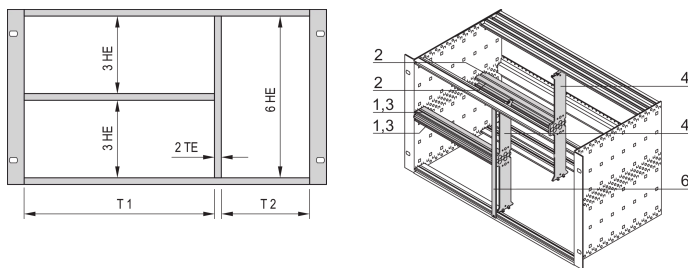

Combined Mounting Kit for Chassis, 42:40 HP

CATALOG NUMBER

24562-442

The combined mounting enable the option to split a 6 U high subrack or case in 2 x 3 U and 6 U sections. Different versions are available.

CERTIFICATIONS

FEATURES

Designed to accept Euroboards (100 mm high) and double Euroboards (233.35 mm high)

Subdivision of the 6 U assembly area into: 2 x 3 U, 1 x 6 U

PRODUCT ATTRIBUTES

Package Quantity: 1

Rack Width 1: 42HP

Rack Width 2: 40HP

Material: Aluminum; Zinc Alloy

Product Family: EuropacPRO

Product Type: Mounting Kit

Rack Height: 6U

Type: Combined

Works With: Subracks