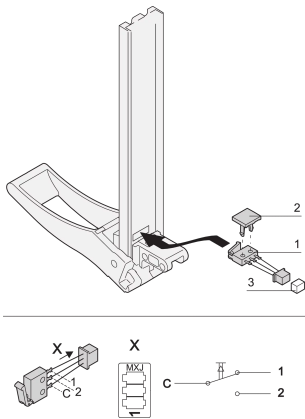

Plug-In Unit Microswitch for XL Handle With Cable and Plug

CATALOG NUMBER

20817-877

Micro Switch for XL Front panel.

CERTIFICATIONS

FEATURES

Electr. life \geq 20,000 switching cycles

Plastic, PC, UL 94 V-0

Molex connector housing

Suitable mating connectors not included in scope of delivery

Mech. life \geq 20,000 switching cycles

Operating range -25 °C to +70 °C

Micro switch for XL handle

Max. switched current 50 mA

Molex crimp contact and fixing clip

PRODUCT ATTRIBUTES

Product Type: Switch

Works With: Front Panels

Package Quantity: 10

Depth: 35.59mm

Gross Weight: 0.012kg

Height: 8.2mm

Material: Polybutylene Terephthalate

Width: 7.84mm

ADDITIONAL PRODUCT DETAILS

Mating connector not included in delivery. Mating connectors from Molex e.g. 53261-0319, 53048-0310, 53047-0310, 53398-0319, 51047-0300.