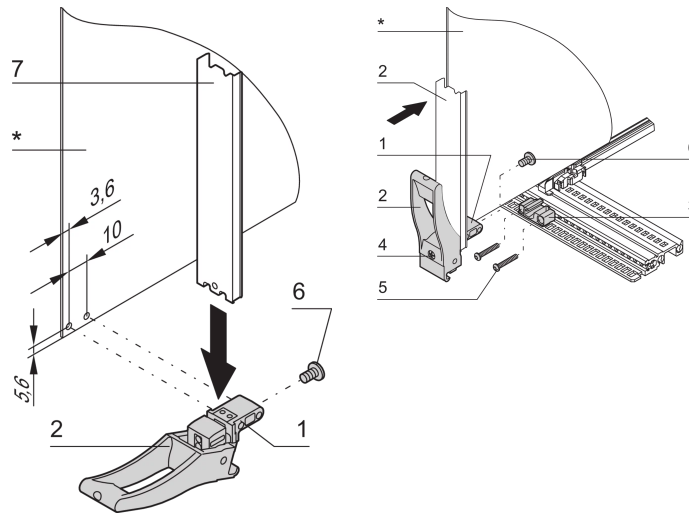

Insertor/Extractor Handle Type XL; 10 pieces

CATALOG NUMBER

20817-874

Suitable for insertion and extraction forces up to 1500 N (per pair). Robust board fixing via double bolts. The insertion function will be supported by a keying part which will be assembled onto the horizontal rail.

CERTIFICATIONS

FEATURES

Suitable for insertion and extraction forces up to 1500 N (per pair)

Handle in PA, fiberglass reinforced, UL 94V 0

Robust board fixing with double bolt fixing

Microswitches can be fitted

Symmetrical, identical handle at top/bottom

PRODUCT ATTRIBUTES

Product Type: Handle

Type: Inserter/Extractor

Works With: Front Panels

Handle Type: XL

Width: 20.1mm

Material: Zinc Alloy; Polyamide