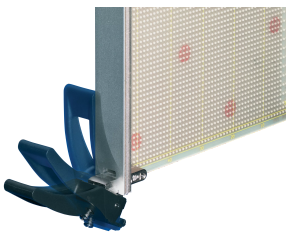

Insertor/Extractor Handle Type XL; 10 pieces

CATALOG NUMBER

20817-874

Suitable for insertion and extraction forces up to 1500 N (per pair). Robust board fixing via double bolts. The insertion function will be supported by a keying part which will be assembled onto the horizontal rail.

CERTIFICATIONS

FEATURES

Suitable for insertion and extraction forces up to 1500 N (per pair)

Handle in PA, fiberglass reinforced, UL 94V 0

Robust board fixing with double bolt fixing

Microswitches can be fitted

Symmetrical, identical handle at top/bottom

PRODUCT ATTRIBUTES

Product Type: Handle

Type: Inserter/Extractor

Works With: Front Panels

Handle Type: XL

Width: 20.1mm

Material: Zinc Alloy; Polyamide

Color: Jet Black

Flammability Rating: UL® 94V-0

Package Quantity: 10

Color Code: RAL 9005

Depth: 42.39mm

Gross Weight: 0.374kg

Height: 73.57mm

ADDITIONAL PRODUCT DETAILS