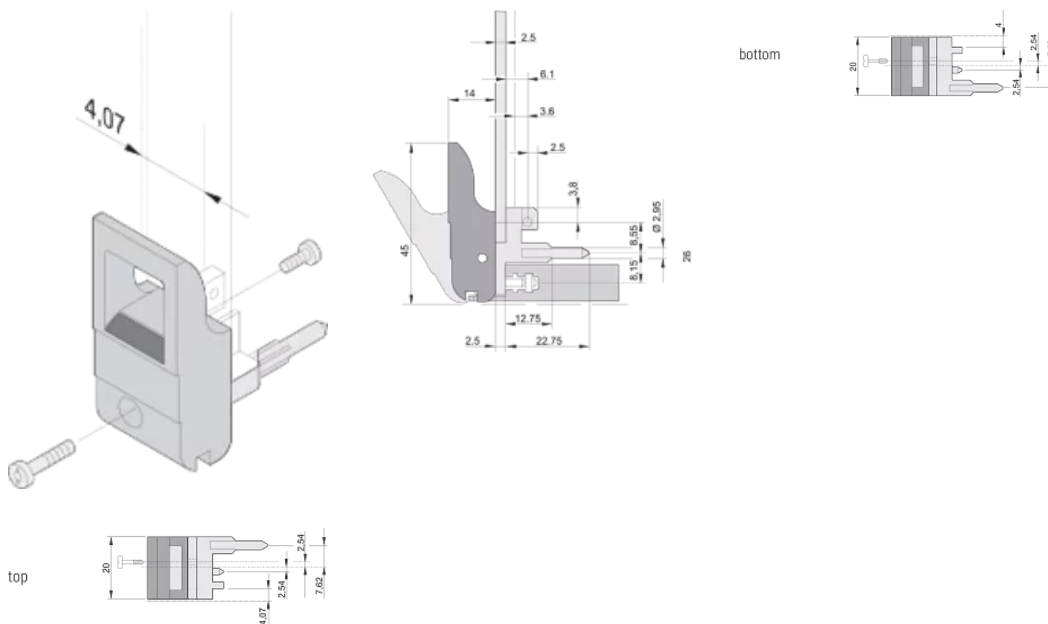

CERTIFICATIONS

FEATURES

Suitable for insertion and extraction forces up to 700 N (per pair)

In accordance with IEEE 1101.10 and IEC 60297-3-102

A microswitch can be mounted

With locking

With integrated alignment pin for perforated strip

Product Type: Handle

Type: Inserter/Extractor, Standard

Works With: Front Panels

Gross Weight: 2.223kg

ADDITIONAL PRODUCT DETAILS

Please order Coding pegs and Microswitch separately.

DIAGRAMS

WARNING