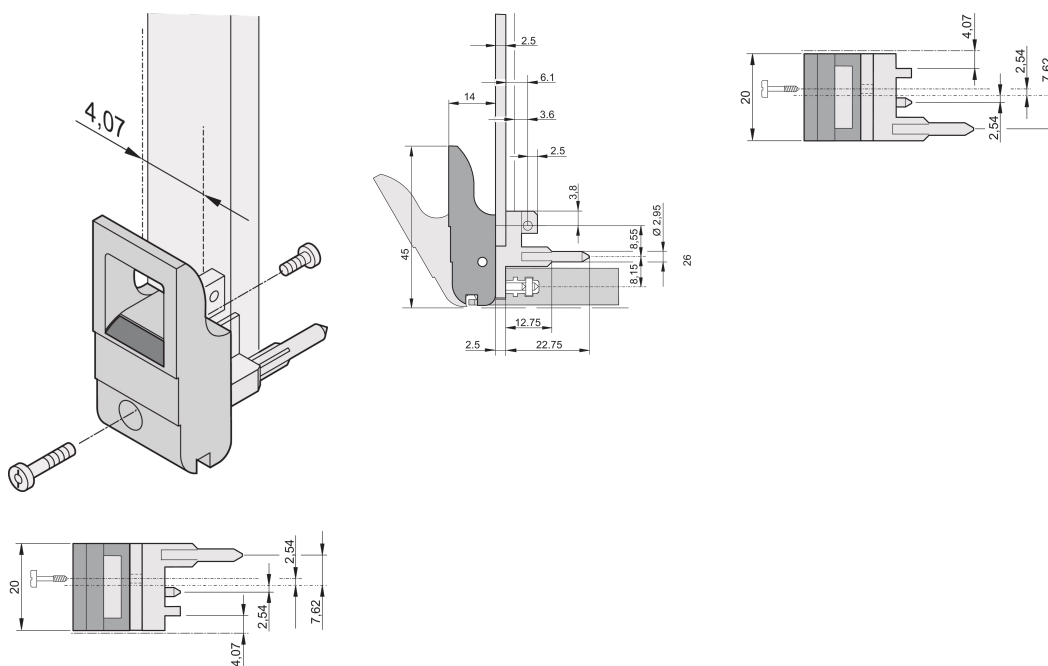

Insertor/Extractor Handle Type IET, Grey Lever, Black Button, Top, 100 Pieces

CATALOG NUMBER

20817-663

The inserter/extractor handle, type IET in accordance with IEEE 1101.10. Two of these handles can overcome a single lever force of 700 N (per pair).

CERTIFICATIONS

FEATURES

Suitable for insertion and extraction forces up to 700 N (per pair)

In accordance with IEEE 1101.10 and IEC 60297-3-102

A microswitch can be mounted

With locking

With integrated alignment pin for perforated strip

Codeable i.a.w. IEEE 1101.10 and IEC 60297-3-103

PRODUCT ATTRIBUTES

Package Quantity: 100

Handle Type: IET; Top Front; Bottom Rear I/O

Flammability Rating: UL® 94V-0

Color: Grey

Complies With: EN 45545-2

Material: Polycarbonate

Product Type: Handle

Type: Inserter/Extractor, Standard

Works With: Front Panels

Gross Weight: 2.223kg

ADDITIONAL PRODUCT DETAILS

Please order Coding pegs and Microswitch separately.

DIAGRAMS

WARNING