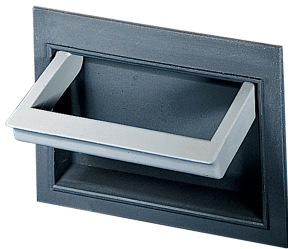

Folding Plastic Handle

CATALOG NUMBER

10505-014

Folding handles can be used instead of the pre-mounted handles shells.

CERTIFICATIONS

FEATURES

Static load-carrying capacity 20 kg/pair

Lock-in in folded and unfolded position

For case protection class up to IP 40

PRODUCT ATTRIBUTES

Product Type: Handle

Type: Static

Works With: Cases

Handle Type: Folding Handle

Material: Polyamide 6

Color: Grey