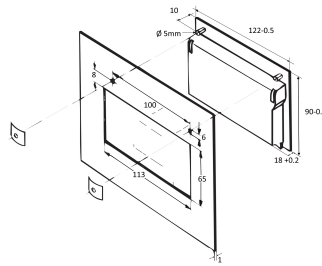

Folding Plastic Handle

CATALOG NUMBER

10505-014

Folding handles can be used instead of the pre-mounted handles shells.

CERTIFICATIONS

FEATURES

Static load-carrying capacity 20 kg/pair

Lock-in in folded and unfolded position

For case protection class up to IP 40

PRODUCT ATTRIBUTES

Product Type: Handle

Type: Static

Works With: Cases

Handle Type: Folding Handle

Material: Polyamide 6

Color: Grey

Static Load: 20kg

Package Quantity: 1

Net Weight: 0.088kg

ADDITIONAL PRODUCT DETAILS

Please take into consideration that deliveries may be carried out in the stated SPQs (SPQ, e.g. 5 pieces, 10 pieces, 50 pieces, etc.). Differing order quantities (e.g. 2 pieces) may be changed to the next possible delivery quantity = Standard Pack Quantity.