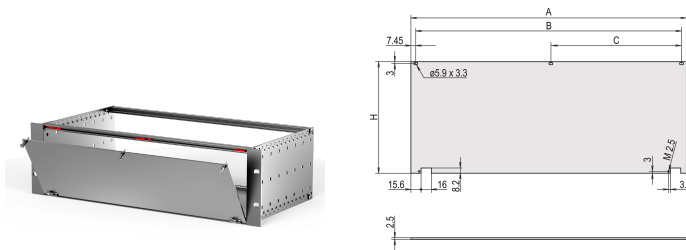

Front Panel Kit, Unshielded, Bottom Hinged, 6 U, 84 HP, 2.5 mm, Al, Anodized

CATALOG NUMBER

20838-276

Unshielded front panel bottom hinged.

CERTIFICATIONS

FEATURES

Front panel can be unhinged at 135° (not RatiopacPRO) opening angle

Enables mounting on horizontal rails

PRODUCT ATTRIBUTES

Rack Height: 6U

Accessory Type: Front panel

Rack Width: 84HP

Package Quantity: 1

Mounting: Hinged, Bottom

Front Finish: Anodized

Rear Finish: Conductive

Treated Edges: No