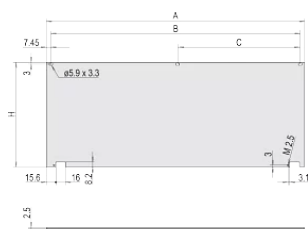

Complies With: IEC 60297-3-101; IEEE 1101.1/10

Depth (D): 2.5mm

EMC Shielding: No

Finish: Anodized

Height (H): 261.8mm

Material: Aluminum

Product Type: Front Panel

Type: Front Panel without Handle

Width (W): 426.4mm

ADDITIONAL PRODUCT DETAILS

Front panel can be removed in opened position (> 135°).

DIAGRAMS

WARNING

nVent products shall be installed and used only as indicated in nVent's product instruction sheets and training materials. Instruction sheets are available at www.nvent.com and from your nVent customer service representative. Improper installation, misuse, misapplication or other failure to completely follow nVent's instructions and warnings may cause product malfunction, property damage, serious bodily injury and death and/or void your warranty.

North America

All locations
+1.763.422.2661
Chat with us:
nvent.com/schroff

Europe

Straubenhardt, Germany
+49.7082.794.0
Betschdorf, France
+33.3.88.90.64.90
Warsaw, Poland
+48.22.209.98.35
Assago, Italy
+39.02.932.7141
Chat with us:
nvent.com/schroff

Asia

Shanghai, China
+86.21.2412.6943
Qingdao, China
+86.532.8771.6101
Singapore
+65.6768.5800
Shin-Yokohama, Japan
+81.45.476.0271
Chat with us:
nvent.com/schroff

Middle East & India

Dubai, United Arab Emirates
+971.4.378.1700
Bangalore, India
+91.80.6715.2001
Istanbul, Turkey
+90.216.250.7374
Chat with us:
nvent.com/schroff

Our powerful portfolio of brands:

CADDY ERICO HOFFMAN ILSCO SCHROFF TRACHTE