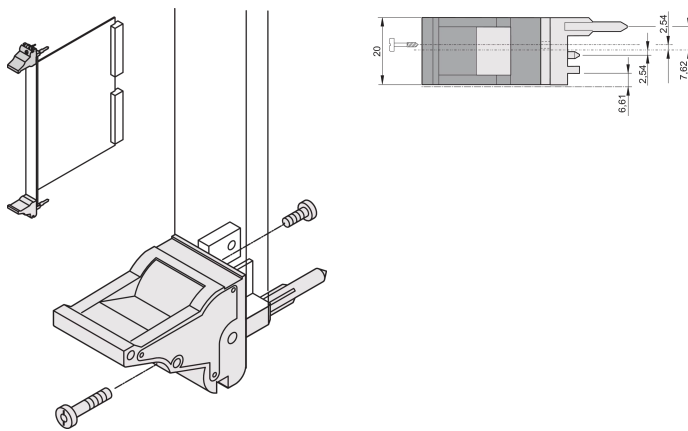

Insertor/Extractor Handle Type IEL, Grey Lever, Black Button, Top, 100 Pieces

CATALOG NUMBER

20817-693

The insertor/extractor handle, type IEL in accordance with IEEE 1101.10. 0,1" offset Two of these handles can overcome a single lever force of 700 N (per pair).

CERTIFICATIONS

FEATURES

Suitable for insertion and extraction forces up to 700 N (per pair)

In accordance with IEEE 1101.10 and IEC 60297-3-102

A microswitch can be mounted

0.1" offset is used for PSUs with SMD Plus

PRODUCT ATTRIBUTES

Package Quantity: 100

Handle Type: IEL; Top Front

Flammability Rating: UL® 94V-0

Color: Grey

Complies With: EN 45545-2

Material: Polycarbonate

Product Type: Handle