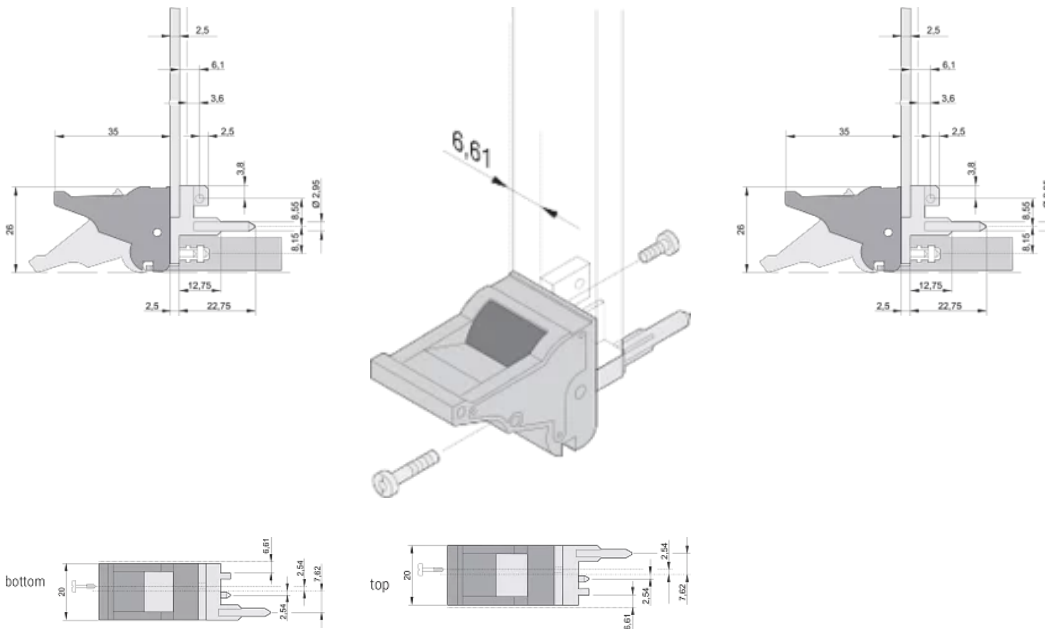

Insertor/Extractor Handle Type IEL, Grey Lever, Black Button, Top, 100 Pieces

CATALOG NUMBER

20817-693

The insertor/extractor handle, type IEL in accordance with IEEE 1101.10. 0,1" offset Two of these handles can overcome a single lever force of 700 N (per pair).

CERTIFICATIONS

FEATURES

Suitable for insertion and extraction forces up to 700 N (per pair)

In accordance with IEEE 1101.10 and IEC 60297-3-102

A microswitch can be mounted

0.1" offset is used for PSUs with SMD Plus

PRODUCT ATTRIBUTES

Package Quantity: 100

Handle Type: IEL; Top Front

Flammability Rating: UL® 94V-0

Color: Grey

Complies With: EN 45545-2

Material: Polycarbonate

Product Type: Handle

Type: Inserter/Extractor, 0.1" Offset

Works With: Front Panels

ADDITIONAL PRODUCT DETAILS

Please order Coding pegs and Microswitch separately.

DIAGRAMS

WARNING

nVent products shall be installed and used only as indicated in nVent's product instruction sheets and training materials. Instruction sheets are available at www.nvent.com and from your nVent customer service representative. Improper installation, misuse, misapplication or other failure to completely follow nVent's instructions and warnings may cause product malfunction, property damage, serious bodily injury and death and/or void your warranty.