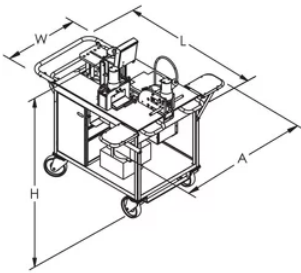

Table 1/2

Catalog Number	Article Number	Height (H)	Length (L)	Width (W)	A	Power Supply Voltage
HYDR-WC-230V	545650	1465 mm	1465mm	770 mm	1380 mm	230

Table 2/2

Catalog Number	Article Number	Unit Weight
HYDR-WC-230V	545650	356 kg

DIAGRAMS

WARNING

nVent products shall be installed and used only as indicated in nVent's product instruction sheets and training materials. Instruction sheets are available at www.nvent.com and from your nVent customer service representative. Improper installation, misuse, misapplication or other failure to completely follow nVent's instructions and warnings may cause product malfunction, property damage, serious bodily injury and death and/or void your warranty.

North America

+1.800.753.9221
Option 1 – Customer Care
Option 2 – Technical
Support

Europe

Netherlands:
+31 800-0200135
France:
+33 800 901 793

Europe

Germany:
800 1890272
Other Countries:
+31 13 5835404

APAC

Shanghai:
+ 86 21 2412 1618/19
Sydney:
+61 2 9751 8500

Our powerful portfolio of brands:

CADDY ERICO HOFFMAN ILSCO SCHROFF TRACHTE