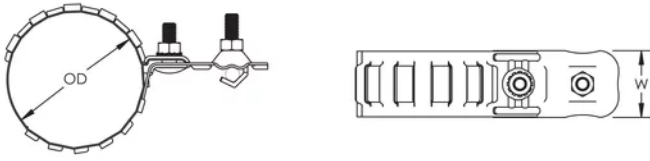

DIAGRAMS

WARNING

---

nVent products shall be installed and used only as indicated in nVent's product instruction sheets and training materials. Instruction sheets are available at www.nvent.com and from your nVent customer service representative. Improper installation, misuse, misapplication or other failure to completely follow nVent's instructions and warnings may cause product malfunction, property damage, serious bodily injury and death and/or void your warranty.

North America

+1.800.753.9221
Option 1 – Customer Care
Option 2 – Technical
Support

Europe

Netherlands:
+31 800-0200135
France:
+33 800 901 793

Europe

Germany:
800 1890272
Other Countries:
+31 13 5835404

APAC

Shanghai:
+ 86 21 2412 1618/19
Sydney:
+61 2 9751 8500

Our powerful portfolio of brands:

CADDY ERICO HOFFMAN ILSCO SCHROFF TRACHTE