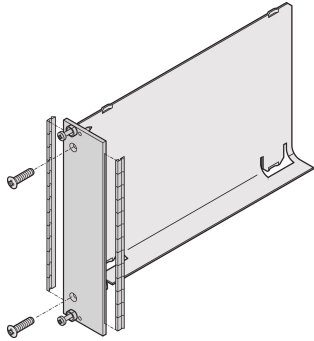

Air Baffle, Front Panel, Refrofit Shielding, Steel

The air baffle with flat front panel covers an empty slot and eliminates an air leak. The flat front panel accepts a stainless steel EMC gasket.

CERTIFICATIONS

FEATURES

Air baffle eliminates air leaks from empty slots

Cover is pushed into the guide rail

SPECIFICATIONS

- Product Type:** Air Baffle
- Material:** Aluminum
- Finish:** Anodized; Passivated
- Product Family:** EuropacPRO; RatiopacPRO; RatiopacPRO AIR; CompacPRO; PropacPRO; Inpac
- Type:** With Front Panel

Table 1/2

Catalog Number	Rack Height	Package Quantity	Depth	EMC Shielding	Rack Width	Works With
20848-712	3U	1	160mm	No (Retrofittable)	4HP	Subracks, Cases

CatalogNumber	Rack Height	Package Quantity	Depth	EMC Shielding	Rack Width	Works With
20848-721	6U	1	220mm	No (Retrofittable)	4HP	Subracks, Cases
20848-713	3U	1	220mm	No (Retrofittable)	4HP	Subracks, Cases
20848-720	6U	1	160mm	No (Retrofittable)	4HP	Subracks, Cases