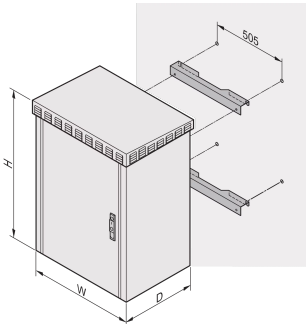

Outdoor Unibody Wall Mounting Kit

CATALOG NUMBER

21249-017

Unibody Wall Mounting Kit makes the double walled outdoor rack wall mountable. This function is used for in tunnel railways application and telecommunication applications.

CERTIFICATIONS

FEATURES

Suitable for all Unibody standard dimensions

Cut-out for cable ducting from the top

PRODUCT ATTRIBUTES

Product Type: Mounting Kit

Works With: Outdoor Cabinets

Material: Aluminum

Package Quantity: 2

Finish: Powder Coated

WARNING

nVent products shall be installed and used only as indicated in nVent's product instruction sheets and training materials. Instruction sheets are available at www.nvent.com and from your nVent customer service representative. Improper installation, misuse, misapplication or other failure to completely follow nVent's instructions and warnings may cause product malfunction, property damage, serious bodily injury and death and/or void your warranty.