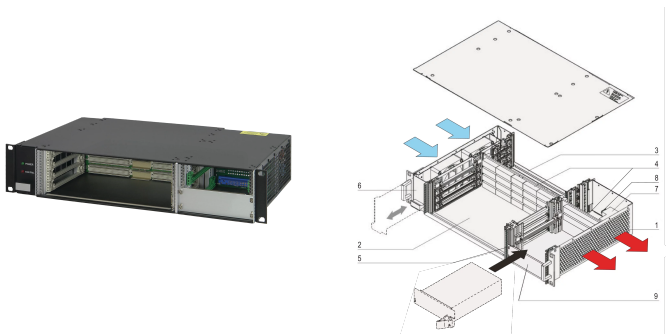

# VME64x System, 2 U, 4 Slot, Pluggable PSU

## CATALOG NUMBER

**20836-245**

VME64x system for 4 horizontally mounted VME64x boards 6 U, 160 mm. Rear I/ O option. The power for the system is supplied by up to two pluggable power supplies. A hot swap fan tray with 4 fans guarantee an excellent cooling.

## FEATURES

System in accordance with IEC 60297-3-101, 102, 103; IEEE 1101.1, 1101.10/11; backplane conforms to VITA 1.1-1997

Power backplane to PICMG 2.11 (P 47), prepared for installation of two 19" compatible PSUs, 300 W (3 U, 8 HP)

## PRODUCT ATTRIBUTES

Product Type: System

Number of Slots: 4

Type: 19" Rack Mount

Backplane Type: 6 U VME64 Extension

Data Transfer: VME64; VME2eSST

Power per Slot: 30W

Input Voltage AC: 100 – 240V