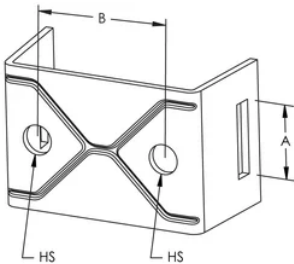

Sign Support Bracket for Flat Surface, Two Hole

FEATURES

Straight leg design, should be used when mounting on a flat surface

Attachment support for Fixoband

Stainless steel washers and bolts included

SPECIFICATIONS

Table 1/1

Catalog Number	Article Number	Material	Thread Size (TS)	Hole Type	A	B
FXB23S2	350130	Stainless Steel 302 (EN 1.4324)	M8	Threaded	20 mm	38 mm

DIAGRAMS