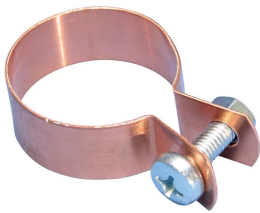

# STRC CU Strap Clamp for Copper Tube, 28 mm OD

## FEATURES

---

Includes fasteners, screw and nut

## PRODUCT ATTRIBUTES

---

Article Number: 574210

Material: Copper

Outer Diameter (OD): 28 mm

Width (W): 15 mm

Thickness (T): 0.6 mm

Screw Diameter (Sc): 6

Screw Length (L): 16mm