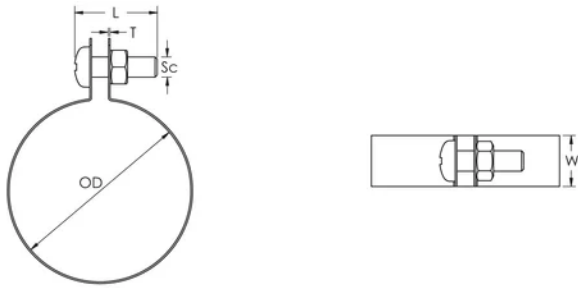

DIAGRAMS

WARNING

---

nVent products shall be installed and used only as indicated in nVent's product instruction sheets and training materials. Instruction sheets are available at www.nvent.com and from your nVent customer service representative. Improper installation, misuse, misapplication or other failure to completely follow nVent's instructions and warnings may cause product malfunction, property damage, serious bodily injury and death and/or void your warranty.

North America

+1.800.753.9221
Option 1 – Customer Care
Option 2 – Technical
Support

Europe

Netherlands:
+31 800-0200135
France:
+33 800 901 793

Europe

Germany:
800 1890272
Other Countries:
+31 13 5835404

APAC

Shanghai:
+ 86 21 2412 1618/19
Sydney:
+61 2 9751 8500

Our powerful portfolio of brands:

CADDY ERICO HOFFMAN ILSCO SCHROFF TRACHTE