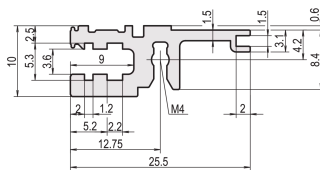

## CATALOG NUMBER

**34560-040**

Combinations of horizontal rails and side panels

		"40" can be combined				"28" combination not recommended			
Subrack 2 U	Subrack 2 U	-	+	+	+	Subrack 2 U required			
	Subrack 3 U	+	+	+	+	Subrack 3 U cannot be used with this subrack			
Subrack 3 U	Subrack 3 U	+	+	-	-				
	Subrack 4 U	+	+	-	-				
Horizontal rail	Light 1 U								
	Darkblue 2 U								
	Heavy 2 U								
	Edgecut 2 U								