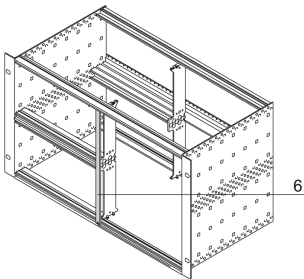

Front Panel Alternative for Combined Mounting, U-profile, Textile, 6 U, 2 HP, 2.5 mm, Al, Front Anodized, Rear Conductive

CATALOG NUMBER

30849-140

The 2 HP wide front panel covers an open slot. The U-profile front panel can be combined with a textile EMC gasket. It be fixed with screws and washers. Due to the 2 HP width no sleeves can be used.

CERTIFICATIONS

FEATURES

U-profile front panel 6 U, 2 HP, Al, 2.5 mm

Prepared for textile EMC gasket

PRODUCT ATTRIBUTES

Product Type: Front Panel

Accessory Type: Front panel

Product Family: EuropacPRO; RatiopacPRO; RatiopacPRO AIR; CompacPRO; PropacPRO

Mounting: Screw-on Front

EMC Shielding: No (Retrofittable)

EMC Gasket Type: Textile

Material: Aluminum

Front Finish: Anodized

Rear Finish: Conductive

Treated Edges: No

Rack Height: 6U

Height: 261.8mm

Rack Width: 2HP

Width: 9.8mm

Depth: 2.5mm

Complies With: IEC 60297-3-101; IEEE 1101.1/10

Package Quantity: 1

Finish: Anodized; Passivated

Net Weight: 0.021kg