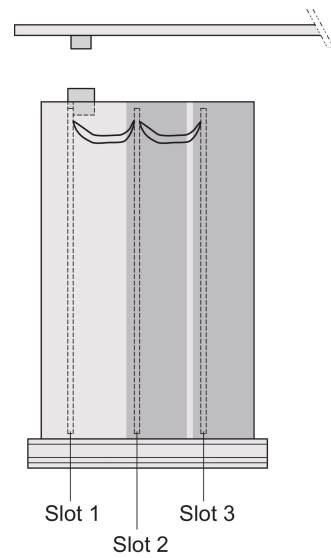

# Frame Type Plug-In Unit PRO Kit, Shielded, Perforated, 1 Connector, 6 U, 21 HP, 167 mm

**CATALOG NUMBER**

**24813-721**

Protects a PCB against mechanical damage and discharges electrostatic buildup; for Euroboard formats; pair panel with one cutout for one connector.

## FEATURES

---

Cover plate with perforation, for guide rails (airflow approx. 60 %)

Rear panel with cut-out for single connector (conforms to EN 60603, DIN 41612, construction types: B, C, D, F, H, Q, R, S)

Extruded side panels with groove to right and left, to insert a PCB (board position in accordance with standard in left side panel only)

## PRODUCT ATTRIBUTES

---

Rack Height: 6U

Rack Width: 21HP

Depth (D): 167mm

Handle Type: Trapezoid

Package Quantity: 1

Gasket Type: Textile EMC