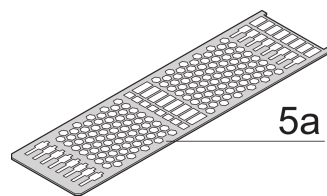

# Frame Type Plug-In Unit PRO Kit, Shielded, Perforated, 1 Connector, 6 U, 21 HP, 167 mm

**CATALOG NUMBER**

**24813-721**

Protects a PCB against mechanical damage and discharges electrostatic buildup; for Euroboard formats; pair panel with one cutout for one connector.

Extruded side panels with groove to right and left, to insert a PCB (board position in accordance with standard in left side panel only)

## PRODUCT ATTRIBUTES

---

Rack Height: 6U

Rack Width: 21HP

Depth (D): 167mm

Handle Type: Trapezoid

Package Quantity: 1

Gasket Type: Textile EMC