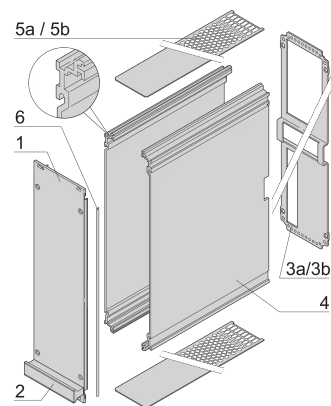

# Frame Type Plug-In Unit PRO Kit, Shielded, Perforated, 1 Connector, 6 U, 21 HP, 167 mm

**CATALOG NUMBER**

**24813-721**

Protects a PCB against mechanical damage and discharges electrostatic buildup; for Euroboard formats; pair panel with one cutout for one connector.

Extruded side panels with groove to right and left, to insert a PCB (board position in accordance with standard in left side panel only)