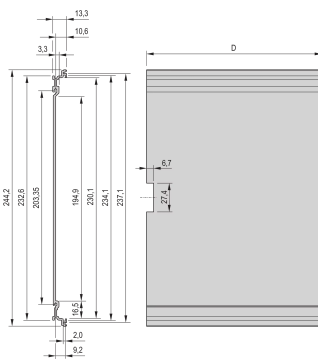

# Frame Type Plug-In Unit PRO Kit, Shielded, Perforated, 1 Connector, 6 U, 21 HP, 167 mm

**CATALOG NUMBER**

**24813-721**

Protects a PCB against mechanical damage and discharges electrostatic buildup; for Euroboard formats; pair panel with one cutout for one connector.

Extruded side panels with groove to right and left, to insert a PCB (board position in accordance with standard in left side panel only)

## PRODUCT ATTRIBUTES

---

Rack Height: 6U

Rack Width: 21HP

Depth (D): 167mm

Handle Type: Trapezoid

Package Quantity: 1

Gasket Type: Textile EMC