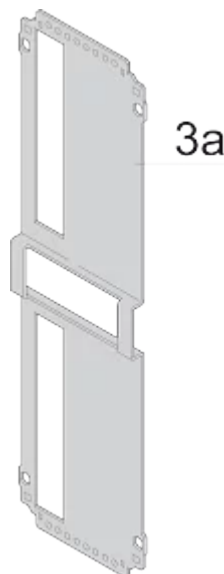

# Frame Type Plug-In Unit PRO Kit, Shielded, Perforated, 1 Connector, 6 U, 21 HP, 167 mm

**CATALOG NUMBER**

**24813-721**

Protects a PCB against mechanical damage and discharges electrostatic buildup; for Euroboard formats; pair panel with one cutout for one connector.

## FEATURES

---

Cover plate with perforation, for guide rails (airflow approx. 60 %)

Rear panel with cut-out for single connector (conforms to EN 60603, DIN 41612, construction types: B, C, D, F, H, Q, R, S)

Extruded side panels with groove to right and left, to insert a PCB (board position in accordance with standard in left side panel only)

## PRODUCT ATTRIBUTES

---

Rack Height: 6U

Rack Width: 21HP

Depth (D): 167mm

Handle Type: Trapezoid

Package Quantity: 1

Gasket Type: Textile EMC