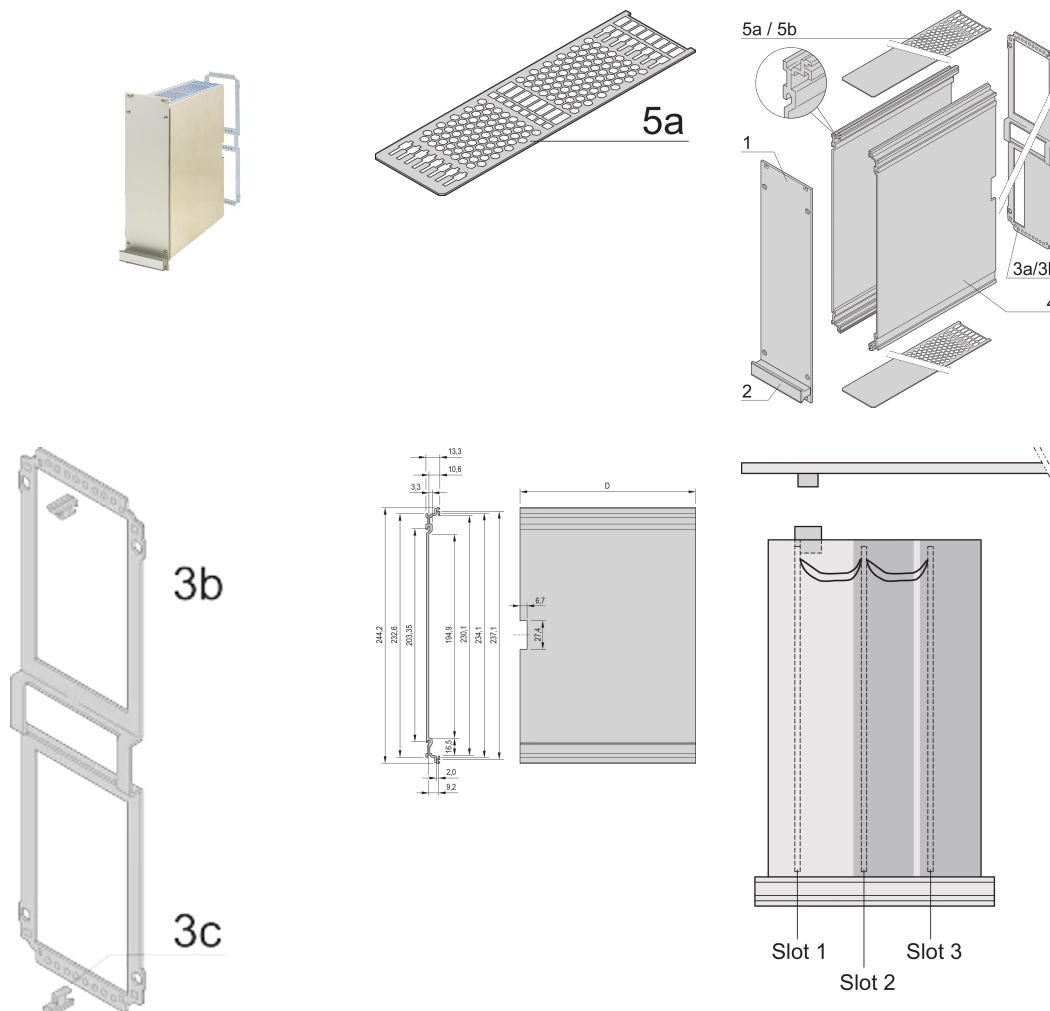

Frame Type Plug-In Unit PRO Kit, Unshielded, Perforated, Multiple Connectors, 6 U, 12 HP, 227 mm

CATALOG NUMBER

24812-862

Frame type plug-in unit, non-shielded, perforated top / bottom cover, rear panel with cutout for more connectors.

CERTIFICATIONS

FEATURES

Cover plate with perforation, for guide rails (airflow approx. 60 %)

Extruded side panels right and left, with grooves for insertion of a printed circuit board (standard board position is on the left only)

Rear panel with cut-outs for multiple connectors

PRODUCT ATTRIBUTES

Rack Height: 6U

Rack Width: 12HP

Depth (D): 227mm

Handle Type: Trapezoid

Package Quantity: 1

Rear Panel Type: Multiple Connector Cut-Out

Cover Plate Type: Cover Plate with Perforation for Guide Rails

Front Finish: Anodized

Rear Finish: Anodized

Cooling: Perforated

EMC Shielding: No

Finish: Anodized

Material: Aluminum

Product Type: Cassette