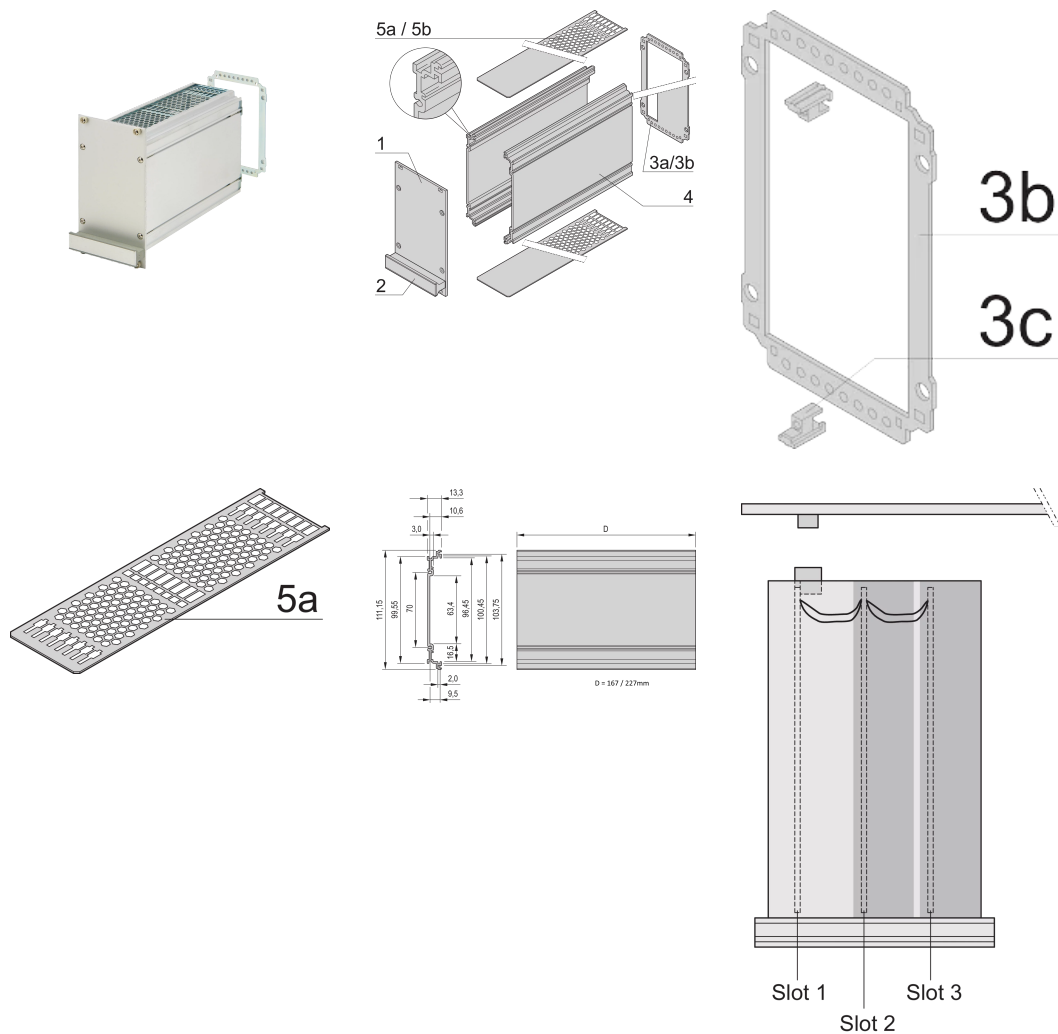

Frame Type Plug-In Unit PRO Kit, Unshielded, Perforated, Multiple Connectors, 3 U, 28 HP, 167 mm

CATALOG NUMBER

24812-328

Frame type plug-in unit, non-shielded, perforated top / bottom cover, rear panel with cutout for more connectors.

CERTIFICATIONS

FEATURES

Cover plate with perforation, for guide rails (airflow approx. 60 %)

Extruded side panels right and left, with grooves for insertion of a printed circuit board (standard board position is on the left only)

Rear panel with cut-outs for multiple connectors

PRODUCT ATTRIBUTES

Rack Height: 3U

Rack Width: 28HP

Depth (D): 167mm

Handle Type: Trapezoid

Package Quantity: 1

Rear Panel Type: Multiple Connector Cut-Out

Cover Plate Type: Cover Plate with Perforation for Guide Rails

Front Finish: Anodized

Rear Finish: Anodized

Cooling: Perforated

EMC Shielding: No

Finish: Anodized

Material: Aluminum

Product Type: Cassette