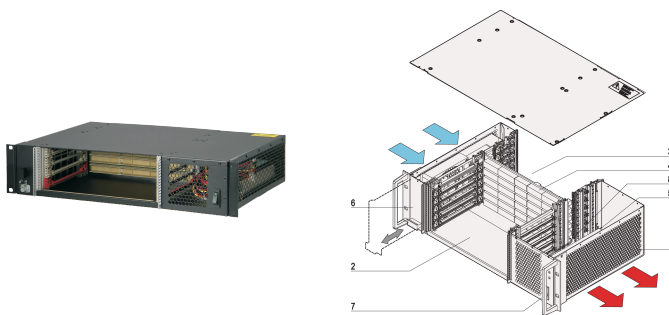

CPCI System for ATX PSU, Horizontal, 2 U, 4 Slot

CATALOG NUMBER

24579-081

2 U CompactPCI System with horizontal Card Cage for four 6 U Boards, four RTM Boards. Built in ATX Power Supply.

CERTIFICATIONS

FEATURES

In accordance with IEC 60297-3-101, -102, -103; IEEE 1101.1, 1101.10/11; backplane in accordance with PICMG 2.0 rev. 3.0

System with horizontal card cage. Board format Front: 6 U, 160 mm deep; Rear I/O: 6 U, 80 mm deep

Backplane 4 slot, 6 U, 64 bit, System slot left

Heat dissipation by hot-swap fan unit (airflow left to right)

ATX power supply, 250 W

PRODUCT ATTRIBUTES

Product Type: System

Number of Slots: 4

Type: 19" Rack Mount

Backplane Type: 6 U CompactPCI

Data Transfer: 64-bit PCI Bus

Power per Slot: 40W

Input Voltage AC: 100 – 240V

Airflow Direction: Left to Right

Rack Height: 2U

Power Supply Type: (1) ATX PSU

Power Supply Included: Yes