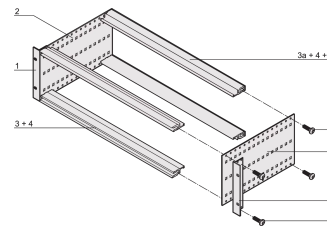

EuropacPRO 19" Subrack Kit for Backplane, Retrofit Shielding, 3 U, 475 mm

CATALOG NUMBER

24563-136

Non-shielded subrack for backplane mounting.

CERTIFICATIONS

FEATURES

Subrack with side panel type F ("flexible"), front 19" bracket included, depth-adjustable 19" bracket sold separately (not included in items delivered)

Rear horizontal rail for backplane mounting with insulation strip

Aluminum construction

IP 20, in accordance with IEC 60529

Modifications such as cutouts, different finishes or dimensions available

Supplied as space-saving flat-pack

Horizontal rail type "light"

Internal and external dimensions in accordance with: IEC 60297-3-100, -101, IEEE 1101.1

PRODUCT ATTRIBUTES

Rack Height: 3U

Depth: 475mm

Package Quantity: 1

For Mounting: Backplane

Board Depth: 160mm; 220mm; 280mm; 340mm

Gasket Type: Stainless Steel EMC (retrofittable)

Handle Included: No

Mounting: Rack

Complies With: IEC 60297-3-103

EMC Shielding: No

Finish: Anodized; Passivated

Material: Aluminum