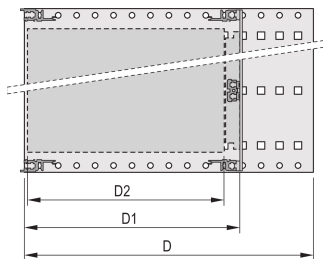

EuropacPRO 19" Subrack Kit for Backplane, Retrofit Shielding, 3 U, 475 mm

CATALOG NUMBER

24563-136

Non-shielded subrack for backplane mounting.

CERTIFICATIONS

FEATURES

Subrack with side panel type F ("flexible"), front 19" bracket included, depth-adjustable 19" bracket sold separately (not included in items delivered)

Rear horizontal rail for backplane mounting with insulation strip

Aluminum construction

IP 20, in accordance with IEC 60529

Modifications such as cutouts, different finishes or dimensions available