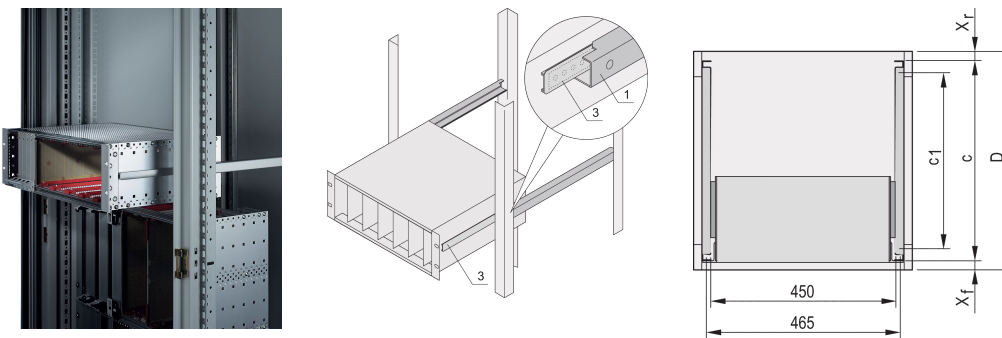

Telescopic Slides C-Profile for Cabinet for Fitting Eurorack, 600 mm

CATALOG NUMBER

24562-449

Telescopic slides with guiding profile for fitting in cabinets with 25 kg load capacity.

CERTIFICATIONS

FEATURES

For mounting 84 HP wide subracks in the 19" plane

Loading capacity: 25 kg per pair

The guiding profile (1) is matched to the fixing dimension in the cabinet (it is bolted to the 19" profile of the cabinet); the adaptor Rail (3) is matched to the depth and fixing dimension on the subrack (it is inserted into the guiding profile like a telescopic slide)

PRODUCT ATTRIBUTES

Product Family: Eurorack

Depth: 600mm

Package Quantity: 2

Finish: Anodized

Material: Aluminum

Product Type: Telescopic Slide

Type: C Profile