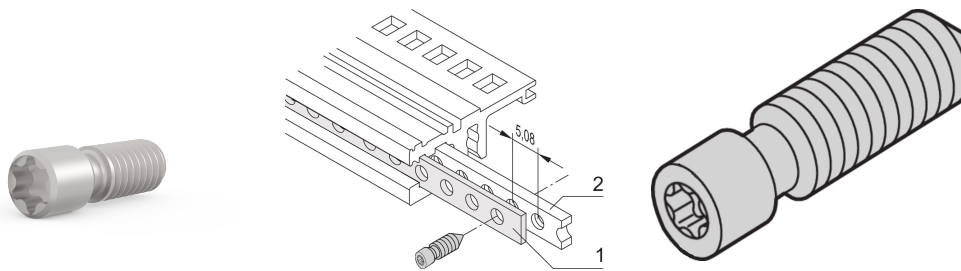

Grub Screw, Stainless Steel, M2.5 x 8, Torx 8

CATALOG NUMBER

21102-980

For fixing the threaded insert in the horizontal rail.

FEATURES

Grub screw

PRODUCT ATTRIBUTES

Length: 8mm

Package Quantity: 100

Thread Size: M2.5

Material: Stainless Steel

Product Type: Screw

Type: Grub Screw

Works With: Subracks; Cases; Chassis

Gross Weight: 0.023kg

Torque: 0.37N·m