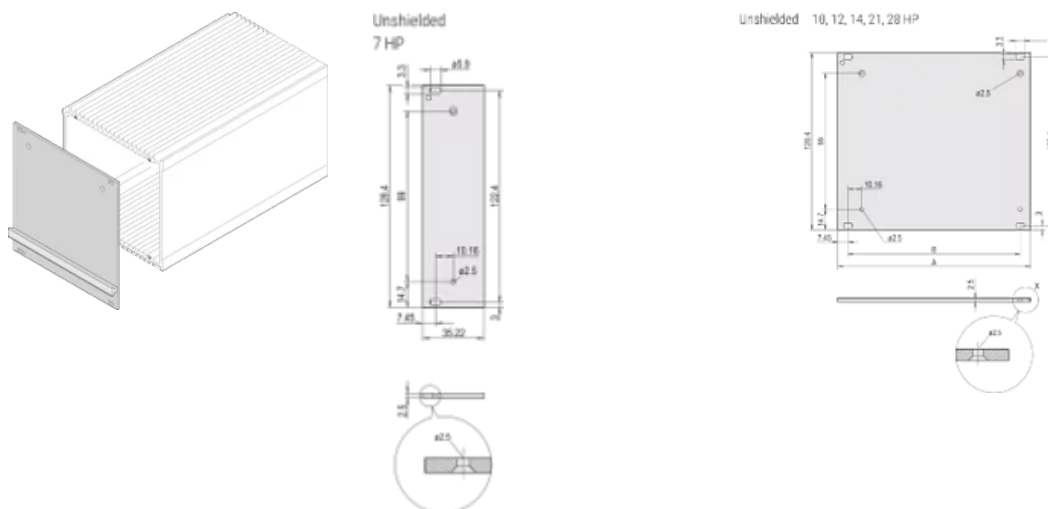

Front Finish: Anodized

Rear Finish: Conductive

Treated Edges: No

Depth (D): 2.5mm

Finish: Anodized; Passivated

Height (H): 128.4mm

Material: Aluminum

Product Type: Front Panel

Rack Height: 3U

Width (W): 141.9mm

Net Weight: 0.141kg

ADDITIONAL PRODUCT DETAILS

Please take into consideration that deliveries may be carried out in the stated SPQs (SPQ, e.g. 5 pieces, 10 pieces, 50 pieces, etc.). Differing order quantities (e.g. 2 pieces) may be changed to the next possible delivery quantity = Standard Pack Quantity.

DIAGRAMS

WARNING

nVent products shall be installed and used only as indicated in nVent's product instruction sheets and training materials. Instruction sheets are available at www.nvent.com and from your nVent customer service representative. Improper installation, misuse, misapplication or other failure to completely follow nVent's instructions and warnings may cause product malfunction, property damage, serious bodily injury and death and/or void your warranty.