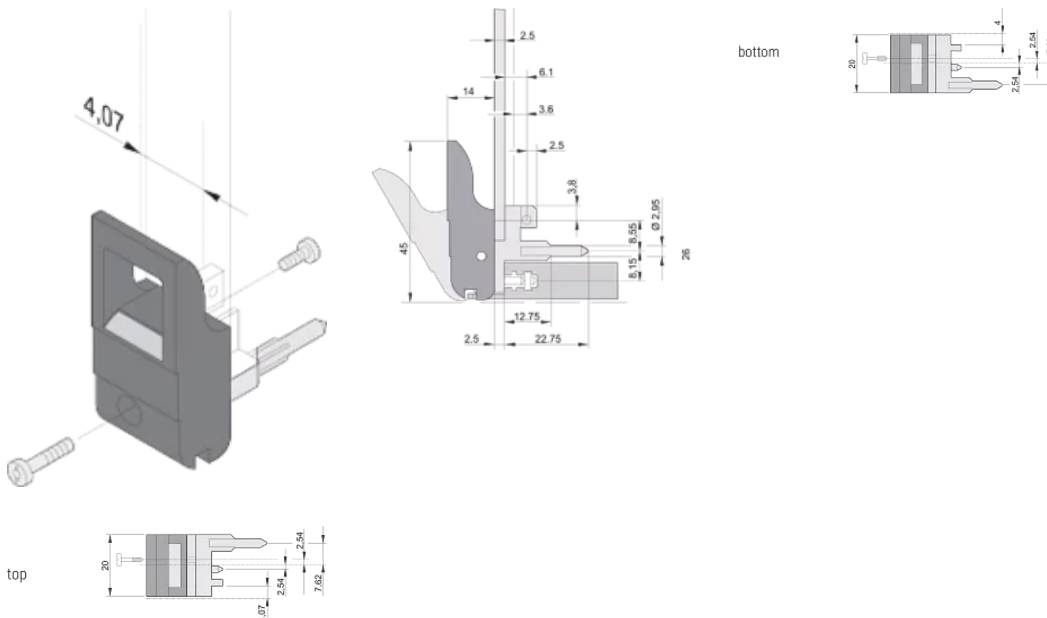

## FEATURES

Suitable for insertion and extraction forces up to 700 N (per pair)

In accordance with IEEE 1101.10 and IEC 60297-3-102

A microswitch can be mounted

Height (H): 44.65mm

Material: Polycarbonate; Zinc Alloy

Product Type: Handle

Type: Inserter/Extractor, Standard

Width (W): 19.8mm

Works With: Front Panels

Net Weight: 0.233kg

## DIAGRAMS