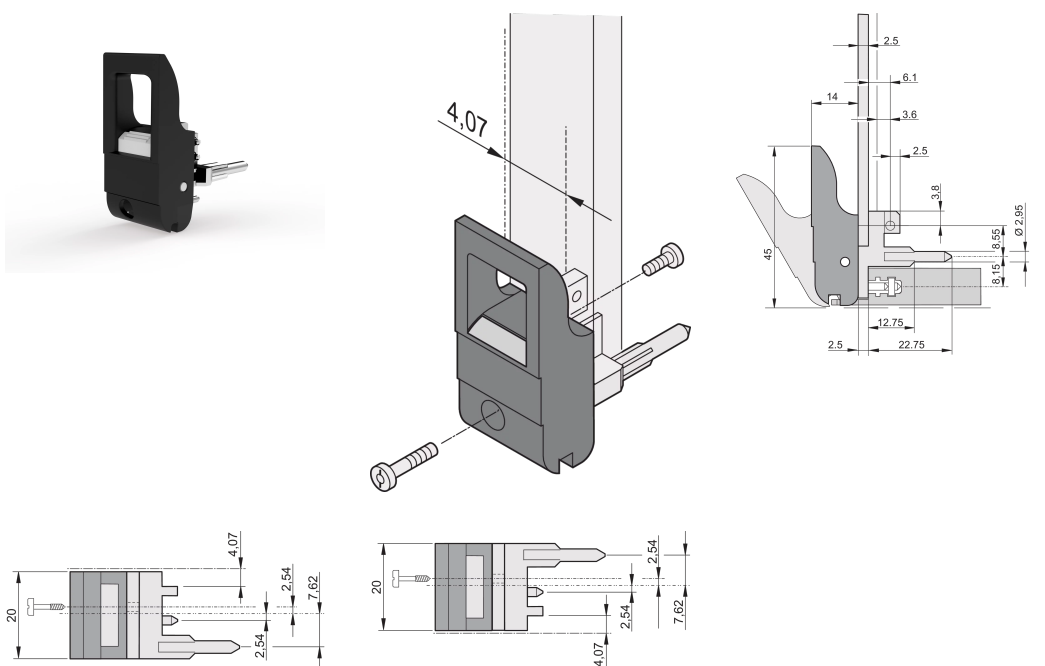

# Insertor/Extractor Handle Type IET, Black Lever, Grey Button, Bottom; 10 pieces

## CATALOG NUMBER

**20817-652**

The inserter/extractor handle, type IET in accordance with IEEE 1101.10. Two of these handles can overcome a single lever force of 700 N (per pair).

## FEATURES

Suitable for insertion and extraction forces up to 700 N (per pair)

In accordance with IEEE 1101.10 and IEC 60297-3-102

A microswitch can be mounted

Height (H): 44.65mm

Material: Polycarbonate; Zinc Alloy

Product Type: Handle

Type: Inserter/Extractor, Standard

Width (W): 19.8mm

Works With: Front Panels

Net Weight: 0.233kg