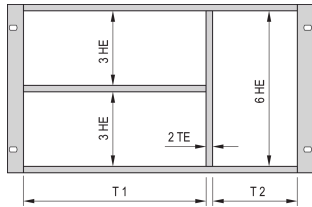

Combined Mounting Kit for Chassis

The combined mounting enable the option to split a 6 U high subrack or case in 2 x 3 U and 6 U sections. Different versions are available.

CERTIFICATIONS

FEATURES

Designed to accept Euroboards (100 mm high) and double Euroboards (233.35 mm high)

Subdivision of the 6 U assembly area into: 2 x 3 U, 1 x 6 U

SPECIFICATIONS

Rack Height:	6U
Type:	Combined
Product Family:	EuropacPRO
Product Type:	Mounting Kit
Works With:	Subracks

Table 1/1

Catalog Number	Package Quantity	Rack Width 1	Rack Width 2	Material	Quick Ship
24562-420	1	20HP	62HP	Aluminum, Zinc Alloy	No
24562-440	1	40HP	42HP	Aluminum, Zinc Alloy	No
24562-442	1	42HP	40HP	Aluminum, Zinc Alloy	No

Catalog Number	Package Quantity	Rack Width 1	Rack Width 2	Material	Quick Ship
24562-484	1	84HP		Aluminum, Zinc Alloy	No
24562-463	1	63HP	19HP	Aluminum, Zinc Alloy	No

ADDITIONAL PRODUCT DETAILS

Please order separately: Front panel 6 U, 2 HP to cover the strut.