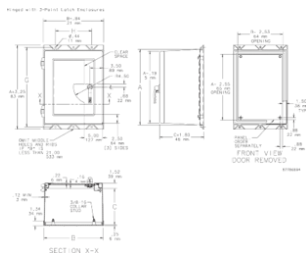

Article Number: 14353

Height (H): 616mm

Width (W): 514mm

Depth (D): 152mm

Material: Fiberglass

Finish: Smooth Matte

Color: Gray

Thickness (T): 3.6mm

ADDITIONAL PRODUCT DETAILS

Purchase panels separately. Optional stainless steel, composite and aluminum panels available for most sizes. See General Accessories

DIAGRAMS

WARNING

nVent products shall be installed and used only as indicated in nVent's product instruction sheets and training materials. Instruction sheets are available at www.nvent.com and from your nVent customer service representative. Improper installation, misuse, misapplication or other failure to completely follow nVent's instructions and warnings may cause product malfunction, property damage, serious bodily injury and death and/or void your warranty.