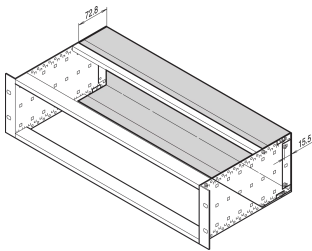

EuropacPRO Rear Hood for Stainless Steel EMC Gasket, 6 U, 84 HP

CATALOG NUMBER

34561-764

The rear hood is used as a shielded rear boundary and requires 60 mm space. Therefore if the rear hood is used, the side panel depth must be 60 mm greater than the board depth. Contact between the rear hood and the horizontal rails is established by the stainless steel contact strip for the cover plate. Thus no additional EMC sealing is necessary. Rear hood cannot be used simultaneously with rear corner profile.

CERTIFICATIONS

FEATURES

The rear hood is used as a shielded rear boundary. The rear hood requires 60 mm space. Therefore if the rear hood is used, the side panel depth must be 60 mm greater than the board depth. Example: For a board depth of 160 mm a side panel (with rear hood) of 235 mm (175 mm + 60 mm) is used

Contact between the rear hood and the horizontal rails is established by the stainless steel contact strip for the cover plate. Thus no additional EMC sealing is necessary

Rear hood cannot be used simultaneously with rear corner profile

For EMC-shielding please order EMC gasket for horizontal rail separately.

PRODUCT ATTRIBUTES

Rack Height: 6U

Rack Width: 84HP

Package Quantity: 1

Finish: Passivated

Material: Aluminum

Product Family: EuropacPRO