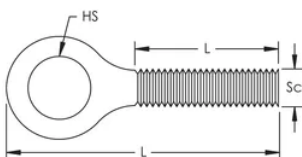

Eye Screw

FEATURES

Designed to accept nVent CADDY Speed Link wire rope or hook

SPECIFICATIONS

Finish: Electrogalvanized

Material: Steel

Table 1/1

Catalog Number	Article Number	Screw Diameter (Sc)	Screw Length (L)	Hole Size (HS)	Length (L)
SLEBM6	195854	6	20mm	7.2 mm	37.5mm
SLEBM8	195856	8	25mm	8.5 mm	50mm

DIAGRAMS