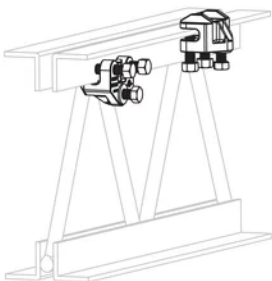

CSBBARJEG	404354	76.2 mm	63.5 mm

ADDITIONAL PRODUCT DETAILS

Structure Attachment and Brace Member are not included.

UL Loads				
Part Number	Structure Attachment Fitting	Flange Thickness	Brace Member	Load Rating
CSBBARJ	CSBUNIV050	6 - 13 mm	DN25 - DN50 Sch. 40 NPS	4004 N
	CSBURC12	6 - 13 mm	CSB12CBL	1859 N
			CSB18CBL	3434 N
			CSB36CBL	4893 N

FM Loads					
Brace Direction	Service Pipe Size	Horizontal Capacity per Intallation Angle from Vertical			
		30° - 44°	45° - 59°	60° - 74°	75° - 90°
Parallel	N/A	6270 N	9385 N	11300 N	12590 N
Perpendicular	N/A	7740 N	7605 N	9165 N	10230 N

DIAGRAMS

WARNING

nVent products shall be installed and used only as indicated in nVent's product instruction sheets and training materials. Instruction sheets are available at www.nvent.com and from your nVent customer service representative. Improper