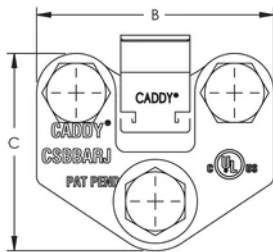

CSBBARJEG	404354	76.2 mm	63.5 mm

ADDITIONAL PRODUCT DETAILS

Structure Attachment and Brace Member are not included.

UL Loads				
Part Number	Structure Attachment Fitting	Flange Thickness	Brace Member	Load Rating
CSBBARJ	CSBUNIV050	6 - 13 mm	DN25 - DN50 Sch. 40 NPS	4004 N
	CSBURC12	6 - 13 mm	CSB12CBL	1859 N
			CSB18CBL	3434 N
			CSB36CBL	4893 N

FM Loads					
Brace Direction	Service Pipe Size	Horizontal Capacity per Intallation Angle from Vertical			
		30° - 44°	45° - 59°	60° - 74°	75° - 90°
Parallel	N/A	6270 N	9385 N	11300 N	12590 N
Perpendicular	N/A	7740 N	7605 N	9165 N	10230 N

DIAGRAMS

WARNING

nVent products shall be installed and used only as indicated in nVent's product instruction sheets and training materials. Instruction sheets are available at www.nvent.com and from your nVent customer service representative. Improper