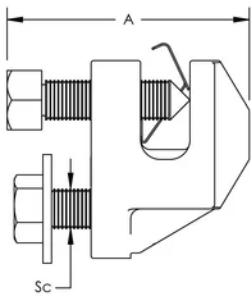

CSBBARJEG	404354	76.2 mm	63.5 mm

ADDITIONAL PRODUCT DETAILS

Structure Attachment and Brace Member are not included.

UL Loads				
Part Number	Structure Attachment Fitting	Flange Thickness	Brace Member	Load Rating
CSBBARJ	CSBUNIV050	6 - 13 mm	DN25 - DN50 Sch. 40 NPS	4004 N
	CSBURC12	6 - 13 mm	CSB12CBL	1859 N
			CSB18CBL	3434 N
			CSB36CBL	4893 N

FM Loads					
Brace Direction	Service Pipe Size	Horizontal Capacity per Intallation Angle from Vertical			
		30° - 44°	45° - 59°	60° - 74°	75° - 90°
Parallel	N/A	6270 N	9385 N	11300 N	12590 N
Perpendicular	N/A	7740 N	7605 N	9165 N	10230 N

DIAGRAMS

WARNING

nVent products shall be installed and used only as indicated in nVent's product instruction sheets and training materials. Instruction sheets are available at www.nvent.com and from your nVent customer service representative. Improper