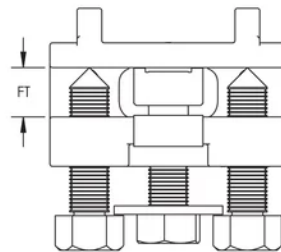

CSBBARJEG	404354	76.2 mm	63.5 mm

ADDITIONAL PRODUCT DETAILS

Structure Attachment and Brace Member are not included.

UL Loads				
Part Number	Structure Attachment Fitting	Flange Thickness	Brace Member	Load Rating
CSBBARJ	CSBUNIV050	6 - 13 mm	DN25 - DN50 Sch. 40 NPS	4004 N
	CSBURC12	6 - 13 mm	CSB12CBL	1859 N
			CSB18CBL	3434 N
			CSB36CBL	4893 N

FM Loads					
Brace Direction	Service Pipe Size	Horizontal Capacity per Intallation Angle from Vertical			
		30° - 44°	45° - 59°	60° - 74°	75° - 90°
Parallel	N/A	6270 N	9385 N	11300 N	12590 N
Perpendicular	N/A	7740 N	7605 N	9165 N	10230 N

DIAGRAMS

WARNING

nVent products shall be installed and used only as indicated in nVent's product instruction sheets and training materials. Instruction sheets are available at www.nvent.com and from your nVent customer service representative. Improper