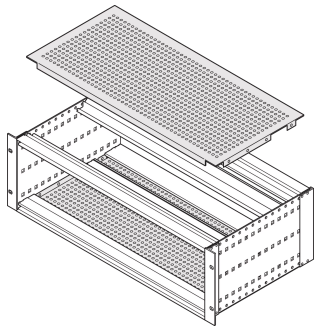

EuropacPRO Cover Plate for Bolting to Side Panel

A cover plate is used for electromagnetic shielding or as mechanical protection. The cover can be screwed onto the side panel.

CERTIFICATIONS

FEATURES

For variable positioning of horizontal rails e.g. for PCBs with standard formats

Perforation degree 58%

Suitable for use with all horizontal rails

SPECIFICATIONS

Material:	Aluminum
Product Type:	Cover Plate
Product Family:	EuropacPRO
Finish:	Passivated
Type:	Perforated
Works With:	Subracks

Table 1/1

Catalog Number	Rack Width	Depth	Package Quantity	Package Unit	Torque	Quick Ship

24560-064	42HP	175mm	2	Pair	2.1N·m	No
24560-066	42HP	295mm	2	Pair	2.1N·m	No
24560-061	42HP	275mm	2	Pair		No
24560-065	42HP	235mm	2	Pair	2.1N·m	No
24560-071	63HP	175mm	2	Pair	2.1N·m	No
24579-090	42HP	277.75mm	2	Pair	2.1N·m	No
24560-072	63HP	235mm	2	Pair	2.1N·m	No
24560-078	84HP	175mm	2	Pair	2.1N·m	No
24560-062	63HP	275mm	2	Pair		No
24560-073	63HP	295mm	2	Pair	2.1N·m	No
24560-079	84HP	235mm	2	Pair	2.1N·m	No
24560-063	84HP	275mm	2	Pair		No
24579-092	84HP	277.75mm	2	Pair	2.1N·m	No
24560-080	84HP	295mm	2	Pair	2.1N·m	No
24560-081	84HP	355mm	2	Pair	2.1N·m	No
24560-082	84HP	415mm	2	Pair	2.1N·m	No
24560-083	84HP	475mm	2	Pair	2.1N·m	No