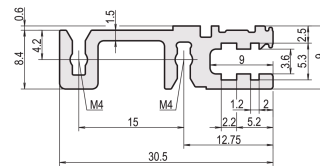

Horizontal Rail, Rear, Type H-VT, Heavy, 84 HP

CATALOG NUMBER

34560-784

Combinations of horizontal rails and side panels

		+ = can be combined, - = combination not recommended			
Horizontal rail	Light 1-F	-	+	+	+
Horizontal rail	FluoBlitz-F	+	+	+	+
Horizontal rail	Heavy 2-F	+	+	-	-
Horizontal rail	Rugged 1-F	+	+	-	-
Side panel	Light 1-F				
	FluoBlitz-F				
	Heavy 2-F				
	Rugged 1-F				

The horizontal rail, type VT enables the direct assembly of a backplane.

CERTIFICATIONS

FEATURES

For direct backplane mounting

Mounting top and bottom

Recessed installation for high mechanical demands (H-VT)

Aluminum extrusion, anodized finish, conductive contact surface

PRODUCT ATTRIBUTES

Rack Width: 84HP

Width: 431.8mm

Package Quantity: 1

Depth: 30.5mm

Finish: Anodized

Height: 9mm

Length: 431.8mm

Material: Aluminum

Product Family: EuropacPRO; RatiopacPRO; RatiopacPRO AIR; CompacPRO; PropacPRO

Product Type: Horizontal Rail

Type: Heavy, VT

Works With: Subracks; Cases

ADDITIONAL PRODUCT DETAILS