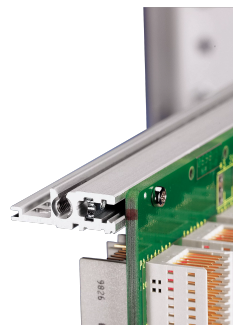

Horizontal Rail, Rear, Type H-VT, Heavy, 84 HP

CATALOG NUMBER

34560-784

Combinations of horizontal rails and side panels

		+ = can be combined, - = combination not recommended			
Horizontal rail	Light 1-F	-	+	+	+
Horizontal rail	FluoBlitz-F	+	+	+	+
Horizontal rail	Heavy 2-F	+	+	-	-
Horizontal rail	Rugged 1-F	+	+	-	-
Side panel	Light 1-F				
	FluoBlitz-F				
	Heavy 2-F				
	Rugged 1-F				

The horizontal rail, type VT enables the direct assembly of a backplane.

CERTIFICATIONS

FEATURES

For direct backplane mounting

Mounting top and bottom

Recessed installation for high mechanical demands (H-VT)

Aluminum extrusion, anodized finish, conductive contact surface

PRODUCT ATTRIBUTES

Rack Width: 84HP

Width: 431.8mm

Package Quantity: 1

Depth: 30.5mm

Finish: Anodized

Height: 9mm

Length: 431.8mm

Material: Aluminum

Product Family: EuropacPRO; RatiopacPRO; RatiopacPRO AIR; CompacPRO; PropacPRO

Product Type: Horizontal Rail

Type: Heavy, VT

Works With: Subracks; Cases

ADDITIONAL PRODUCT DETAILS