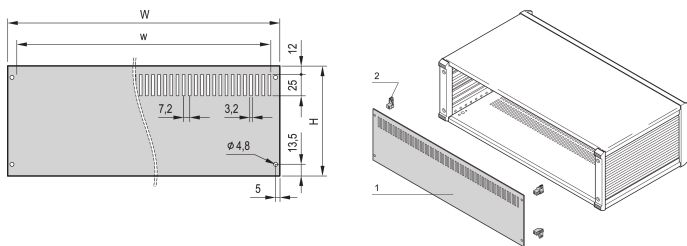

PropacPRO Rear Panel, Full Width, Unshielded, Without Perforation, 2 U, 42 HP

CATALOG NUMBER

24576-044

The rear panel, full width for PropacPRO Case mounts to the frame of the case. With or without vented slots.

CERTIFICATIONS

FEATURES

Alu panel, 2.0 mm (84 HP 2.5 mm)

Mounting with support bracket on case (right and left)

PRODUCT ATTRIBUTES

Rack Height: 2U

Rack Width: 42HP

Design Feature: Non-Perforated

Package Quantity: 1

Finish: Anodized

Material: Aluminum

Product Family: PropacPRO

Product Type: Side Panel

Type: Rear Panel