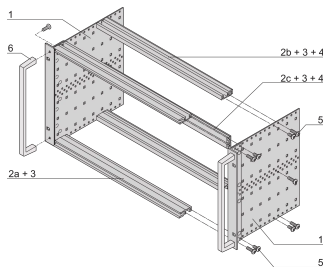

EuropacPRO 19" Subrack Kit for Backplane, Heavy, Retrofit Shielding, With Front Handle, 6 U, 235 mm

CATALOG NUMBER

24567-462

Non-EMC shielded subrack for backplane mounting, heavy version with tox welded side panels and front handle.

CERTIFICATIONS

FEATURES

Subrack with side panel type H ("Heavy"), 19" bracket is firmly fixed to side panel (tox-cold welded)

Supplied as space-saving flat-pack

Rear horizontal rail for backplane mounting with insulation strip

Horizontal rail type "Heavy"

Shock and Vibration resistance up to 5 g

IP 20, in accordance with IEC 60529

Shock and vibration tested to the German "Bahn" standards BN 411002, BN 411003

Internal and external dimensions in accordance with: IEC 60297-3-100, -101, IEEE 1101.1