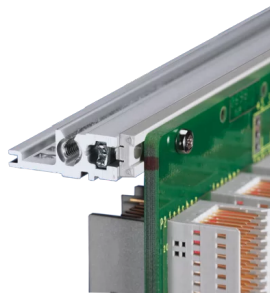

EuropacPRO 19" Subrack Kit for Backplane, Heavy, Retrofit Shielding, With Front Handle, 6 U, 235 mm

CATALOG NUMBER

24567-462

Non-EMC shielded subrack for backplane mounting, heavy version with tox welded side panels and front handle.

CERTIFICATIONS

FEATURES

Subrack with side panel type H ("Heavy"), 19" bracket is firmly fixed to side panel (tox-cold welded)

Supplied as space-saving flat-pack

Rear horizontal rail for backplane mounting with insulation strip

Horizontal rail type "Heavy"

Shock and Vibration resistance up to 5 g

IP 20, in accordance with IEC 60529

Shock and vibration tested to the German "Bahn" standards BN 411002, BN 411003

Internal and external dimensions in accordance with: IEC 60297-3-100, -101, IEEE 1101.1

Gasket Type: Stainless Steel EMC

Shock and Vibration Tolerance: 5g (force)

Handle Included: Yes

Mounting: Rack

Complies With: IEC 60297-3-103

EMC Shielding: No

Finish: Anodized; Passivated

Material: Aluminum