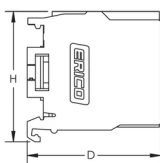

Catalog Number	BD-100-125A	BD-100-125AL
Max Current Rating, IEC	125A	125A
Short Term Withstand Current (Icw) 1s	4.5kA	4.5kA
Peak Short Circuit Current (Ipk)	30kA	25kA
Max Working Voltage, IEC (Ui)	690V	690V
Line Side Number of Connections	1	1
Line Side Compact Stranded Wire Size	10 - 35 mm²	10 - 35 mm²
Line Side Stranded Wire Size - Ferrule	10 - 35 mm²	10 - 35 mm²
Load Side Number of Connections	6	14
Load Side Compact Stranded Wire Size	(5) 2,5 - 6 mm² (1) 10 - 25 mm²	(11) 2,5 - 6 mm² (3) 10 - 25 mm²
Load Side Stranded Wire Size - Ferrule	(5) 1,5 - 6 mm² (1) 6 - 16 mm²	(11) 1,5 - 6 mm² (3) 6 - 16 mm²
Depth (D)	50mm	50mm
Height (H)	50 mm	50 mm
Width (W)	94 mm	162 mm
Unit Weight	0.16 kg	0.27 kg
Flammability Rating	UL® 94V-0	UL® 94V-0
Complies With	IEC® 60947-7-1	IEC® 60947-7-1

ADDITIONAL PRODUCT DETAILS

Line side and load side number of connections are per pole.

Design Guideline for Distribution Blocks, Power Blocks and Power Terminals										
Derating according to Ambient* Temperature (°C) to maintain working temperature of 85°C										
Ambient Temperature (°C)	30°	35°	40°	45°	50°	55°	60°	65°	70°	75°
Derating Coefficient (d)	1	1	1	0.94	0.88	0.82	0.75	0.67	0.58	0.47
*environment around the terminal blocks inside the enclosure										

DIAGRAMS