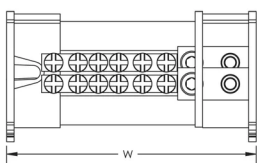

Catalog Number	BD-100-125A	BD-100-125AL
Max Current Rating, IEC	125A	125A
Short Term Withstand Current (Icw) 1s	4.5kA	4.5kA
Peak Short Circuit Current (Ipk)	30kA	25kA
Max Working Voltage, IEC (Ui)	690V	690V
Line Side Number of Connections	1	1
Line Side Compact Stranded Wire Size	10 - 35 mm²	10 - 35 mm²
Line Side Stranded Wire Size - Ferrule	10 - 35 mm²	10 - 35 mm²
Load Side Number of Connections	6	14
Load Side Compact Stranded Wire Size	(5) 2,5 - 6 mm² (1) 10 - 25 mm²	(11) 2,5 - 6 mm² (3) 10 - 25 mm²
Load Side Stranded Wire Size - Ferrule	(5) 1,5 - 6 mm² (1) 6 - 16 mm²	(11) 1,5 - 6 mm² (3) 6 - 16 mm²
Depth (D)	50mm	50mm
Height (H)	50 mm	50 mm
Width (W)	94 mm	162 mm
Unit Weight	0.16 kg	0.27 kg
Flammability Rating	UL® 94V-0	UL® 94V-0
Complies With	IEC® 60947-7-1	IEC® 60947-7-1

ADDITIONAL PRODUCT DETAILS

Line side and load side number of connections are per pole.

Design Guideline for Distribution Blocks, Power Blocks and Power Terminals										
Derating according to Ambient* Temperature (°C) to maintain working temperature of 85°C										
Ambient Temperature (°C)	30°	35°	40°	45°	50°	55°	60°	65°	70°	75°
Derating Coefficient (d)	1	1	1	0.94	0.88	0.82	0.75	0.67	0.58	0.47
*environment around the terminal blocks inside the enclosure										

DIAGRAMS