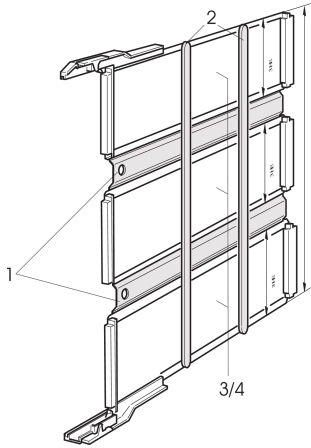

# Intermediate Adapter to Assemble Several 3 U Testadapter

Bracket kit to make a 6 / 9 U Testadapter from 3 U Testadapters. Suitable for Testadapters with DIN 41612 connectors Type B, C, E and F.