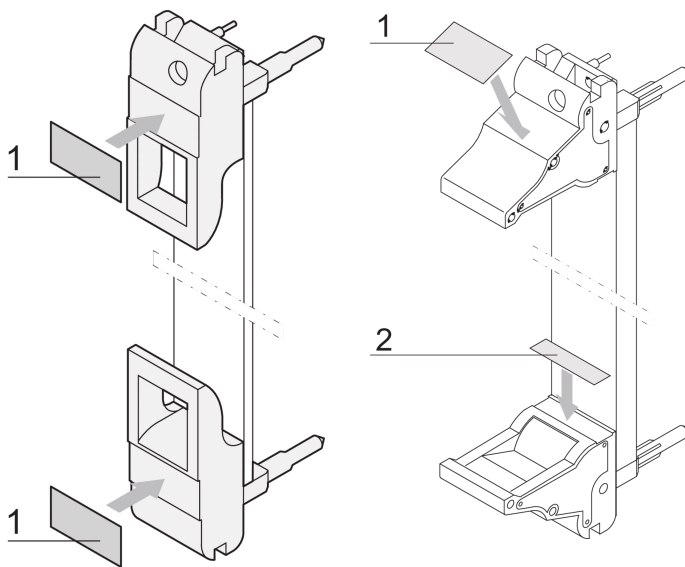

# Plug-In Unit Label Strip for IEL, IET Handle, Sheet With 210 pieces, 19 x 9.5 mm

## CATALOG NUMBER

**60817-340**

Polyester, self-adhesive, white label for IET or IEL handles.

## FEATURES

Label strips, Polyester, self-adhesive, white

For IE-handles