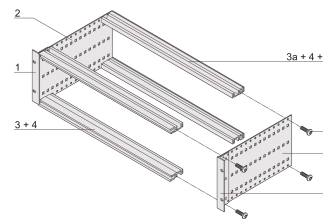

EuropacPRO 19" Subrack Kit for Backplane, Heavy, Retrofit Shielding, 6 U, 295 mm

CATALOG NUMBER

24563-463

Rear horizontal rail for backplane mounting with insulation strip

CERTIFICATIONS

FEATURES

Horizontal rail type "Heavy"

Installed load up to 15 kg

Version without front handles

Supplied as space-saving flat-pack

PRODUCT ATTRIBUTES

Rack Height: 6U

Depth: 295mm

Package Quantity: 1

For Mounting: Backplane

Board Depth: 160mm; 220mm; 280mm

EMC Gasket Type: Textile

Shock and Vibration Tolerance: 5g (force)

Handle Included: No

Mounting: Rack

Complies With: IEC 60297-3-103

EMC Shielding: No

Finish: Anodized; Passivated

Material: Aluminum

Product Type: Subrack/Chassis

Rack Width: 84HP

Static Load: 15kg

ADDITIONAL PRODUCT DETAILS

Individual configuration: broad range of variants in height, width and depth; guide rails for a wide variety of applications; interior options; accessories and mounting material.