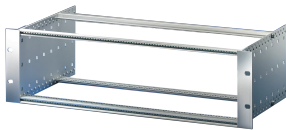

EuropacPRO 19" Subrack Kit for Backplane, Heavy, Retrofit Shielding, 6 U, 295 mm

CATALOG NUMBER

24563-463

Rear horizontal rail for backplane mounting with insulation strip

CERTIFICATIONS

FEATURES

Horizontal rail type "Heavy"

Installed load up to 15 kg

Version without front handles

Supplied as space-saving flat-pack

PRODUCT ATTRIBUTES

Rack Height: 6U

Depth: 295mm

Package Quantity: 1

For Mounting: Backplane

Board Depth: 160mm; 220mm; 280mm

EMC Gasket Type: Textile

Shock and Vibration Tolerance: 5g (force)

Handle Included: No

Mounting: Rack

Complies With: IEC 60297-3-103

EMC Shielding: No

Finish: Anodized; Passivated

Material: Aluminum

Product Type: Subrack/Chassis

Rack Width: 84HP

Static Load: 15kg

ADDITIONAL PRODUCT DETAILS

Individual configuration: broad range of variants in height, width and depth; guide rails for a wide variety of applications; interior options; accessories and mounting material.