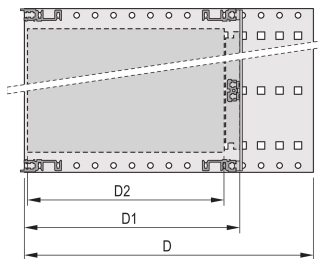

EuropacPRO 19" Subrack Kit for Backplane, Heavy, Retrofit Shielding, 6 U, 295 mm

CATALOG NUMBER

24563-463

Rear horizontal rail for backplane mounting with insulation strip

CERTIFICATIONS

FEATURES

Horizontal rail type "Heavy"

Shock and Vibration resistance up to 5 g

IP 20, in accordance with IEC 60529

Shock and vibration tested to the German "Bahn" standards BN 411002, BN 411003

Internal and external dimensions in accordance with: IEC 60297-3-100, -101, IEEE 1101.1