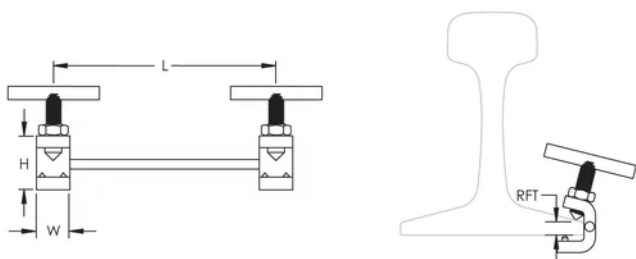

CatalogNumber	Color	Length (L)	Width (W)	Height (H)	Rail Foot Thickness (RFT)	Conductor Size
SBS3086S240 WT	Orange	6096mm	25.4 mm	47.6 mm	15.24 mm Max	3/16" Bondstrand
SBS3086S48W T	Orange	1220mm	25.4 mm	47.6 mm	15.24 mm Max	3/16" Bondstrand

DIAGRAMS

WARNING

nVent products shall be installed and used only as indicated in nVent's product instruction sheets and training materials. Instruction sheets are available at www.nvent.com and from your nVent customer service representative. Improper installation, misuse, misapplication or other failure to completely follow nVent's instructions and warnings may cause product malfunction, property damage, serious bodily injury and death and/or void your warranty.

⚠ WARNING: This product can expose you to chemicals including cadmium and vinyl chloride, which is known to the State of California to cause cancer and birth defects or other reproductive harm. For more information go to www.P65Warnings.ca.gov.

North America

+1.800.753.9221
Option 1 – Customer Care
Option 2 – Technical
Support

Europe

Netherlands:
+31 800-0200135
France:
+33 800 901 793

Europe

Germany:
800 1890272
Other Countries:
+31 13 5835404

APAC

Shanghai:
+ 86 21 2412 1618/19
Sydney:
+61 2 9751 8500

Our powerful portfolio of brands:

CADDY ERICO HOFFMAN ILSCO SCHROFF TRACHTE