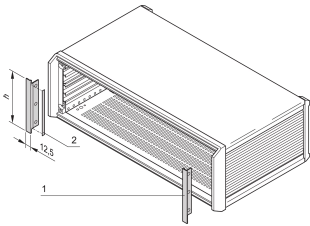

# PropacPRO Trim Kit, Front Side, for EMC Shielding

This kit can be used for covering the front frame and additionally shielding between the side panel and front panels.

## FEATURES

Also provides vertical shielding of side panels

To cover the sides of the rack and to create a continuous front plane with partial front panels and plug-in units