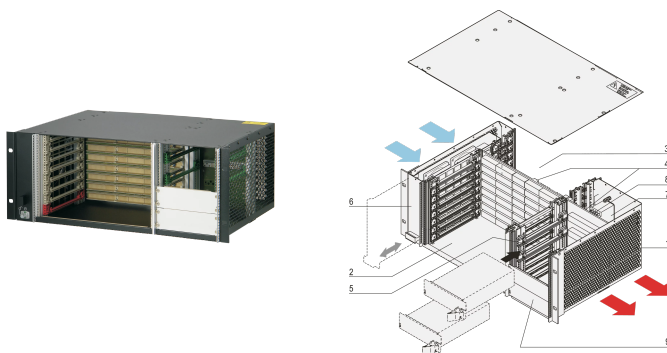

CPCI System, for Pluggable PSU, Horizontal, 4 U, 8 Slot

CATALOG NUMBER

24579-106

4 U CompactPCI System with horizontal Card Cage for eight 6 U Boards, eighth RTM Boards and two CompactPCI 3 U Pluggable Power Supplies. Option to assemble up to four pluggable Power Supplies.

CERTIFICATIONS

FEATURES

In accordance with IEC 60297-3-101, -102, -103; IEEE 1101.1, 1101.10/11; backplane in accordance with PICMG 2.0 rev. 3.0

System with horizontal card cage. Board format Front: 6 U, 160 mm deep; Rear I/O: 6 U, 80 mm deep

Backplane (signal and power backplane in one unit) 8 slot, 6 U, 64 bit, System slot left, Power connector (2 x P 47)

Heat dissipation by hot-swap fan unit (airflow left to right)

Prepared for the assembly of a 19" CompactPCI power supply (3 U, 8 HP)

PRODUCT ATTRIBUTES

Product Type: System

Number of Slots: 8

Type: 19" Rack Mount

Backplane Type: 6 U CompactPCI

Data Transfer: 64-bit PCI Bus

Power per Slot: 40W

Input Voltage AC: 100 – 240V