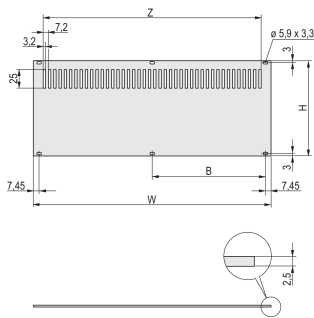

Rear Panel for RatiopacPRO/PropacPRO, Perforated, Unshielded

The perforated rear panel, Al, 2.5 mm is unshielded. The rear side is conductive.

CERTIFICATIONS

FEATURES

Rear panel, Al, 2.5 mm, front: anodized, rear: conductive; unshielded

Enables mounting on horizontal rails

For Mounting on Horizontal Rails

SPECIFICATIONS

Material:	Aluminum
Finish:	Anodized; Passivated
Works With:	Cases
Product Family:	RatiopacPRO; RatiopacPRO AIR
Type:	Rear Panel
Product Type:	Side Panel

Table 1/1

Catalog Number	Rack Height	Rack Width	Package Quantity	Height	Width	Quick Ship

30849-014	2U	42HP	1	67.9mm	213mm	No
30849-016	2U	84HP	1	67.9mm	426.4mm	No
30849-008	3U	28HP	1	112.35mm	141.9mm	No
30849-021	3U	42HP	1	112.35mm	213mm	No
30849-022	3U	63HP	1	112.35mm	319.7mm	No
30849-023	3U	84HP	1	112.35mm	426.4mm	No
30849-028	4U	42HP	1	156.8mm	213mm	No
30849-029	4U	63HP	1	156.8mm	319.7mm	No
30849-030	4U	84HP	1	156.8mm	426.4mm	No
30849-037	6U	84HP	1	245.7mm	426.4mm	No
30849-036	6U	63HP	1	245.7mm	319.7mm	No
30849-015	2U	63HP	1	67.9mm	319.7mm	No
30849-009	4U	28HP	1	156.8mm	141.9mm	No
30849-010	6U	28HP	1	245.7mm	141.9mm	No
30849-035	6U	42HP	1	245.7mm	213mm	No
30849-007	2U	28HP	1	67.9mm	141.9mm	No
30849-011	5U	28HP	1	220mm	215mm	No
30849-171	5U	42HP	1	220mm	215mm	No
30849-172	5U	63HP	1	220mm	215mm	No