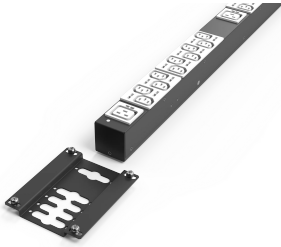

PDU Mounting Bracket

Assembly kits for PDUs. Allows easy integration of PDUs in a rack.

CERTIFICATIONS

FEATURES

Easy assembly of basic and RackPower PDUs

SPECIFICATIONS

Product Type: Bracket

Table 1/1

Catalog Number	Type	Package Quantity	Finish	Material	Quick Ship
20110-068	Basic PDU	2		Stainless Steel	No
23130-010	Intelligent PDU, Double	2	Powder Coated	Steel	No

WARNING

nVent products shall be installed and used only as indicated in nVent's product instruction sheets and training materials. Instruction sheets are available at www.nvent.com and from your nVent customer service representative. Improper installation, misuse, misapplication or other failure to completely follow nVent's instructions and warnings may cause product malfunction, property damage, serious bodily injury and death and/or void your warranty.