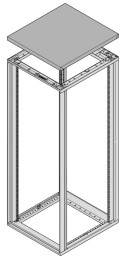

Novastar Raised Top Cover

Raised top cover for better ventilation and heat escape.
Novastar raised top cover is robust and not dismountable from the outside.

CERTIFICATIONS

FEATURES

Raised Top cover (31 mm) with all-round air gap of 10 mm

Top cover attached from the inside (no screws on the outside)

Suitable for placing heavy parts on the top cover

Incl. grounding

Robust version, load-carrying capacity 50 kg

SPECIFICATIONS

- Width:** 553mm
- Product Type:** Cabinet/Rack Top Cover
- Material:** Steel

Table 1/2

Catalog Number	Depth	Package Quantity	Color	Color Code	Finish	Type
25230-037	800mm	1	Black Grey	RAL 7021	Powder Coated	Raised

CatalogNumber	Depth	Package Quantity	Color	Color Code	Finish	Type
25230-142	1000mm	1	Black Grey	RAL 7021	Powder Coated	Raised
25230-141	900mm	1	Black Grey	RAL 7021	Powder Coated	Raised
25230-039	500mm	1	Black Grey	RAL 7021	Powder Coated	Raised
25230-038	600mm	1	Black Grey	RAL 7021	Powder Coated	Raised