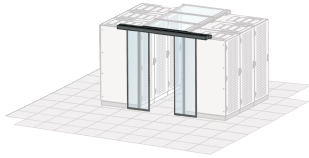

Aisle Containment Sliding Door

Aisle closing doors in different versions manual and automatic opening.

CERTIFICATIONS

FEATURES

Suitable for 2000 and 2200 mm high cabinets

Doors for lateral closure of cabinet row

Black grey (RAL 7021)

Double doors suitable for an aisle width of 1200 mm

Trim is required for 2200 mm high cabinets; please order separately

SPECIFICATIONS

Product Type: Cabinet Door

Material: Steel

Table 1/1