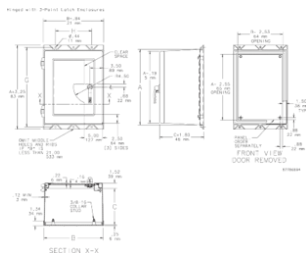

## PRODUCT ATTRIBUTES

Article Number: 14353

Height (H): 616mm

Width (W): 514mm

Depth (D): 152mm

Material: Fiberglass

Finish: Smooth Matte

Color: Gray

## DIAGRAMS

---