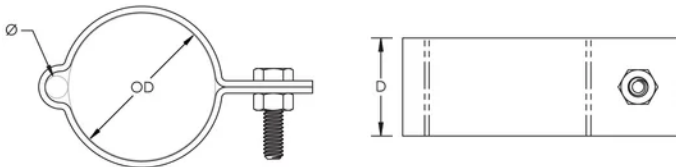

CatalogNumber	Material	Finish	Diameter (Ø)	Outer Diameter (OD)	Depth (D)	Unit Weight
LPC673	Copper	Tinned	10.2 - 15.88 mm	88.9 - 101.6 mm	31.75mm	0.17 kg
LPA674	Aluminum		10.2 - 15.88 mm	114.3 - 127 mm	31.75mm	0.23 kg
LPC674	Copper	Tinned	10.2 - 15.88 mm	114.3 - 127 mm	31.75mm	0.23 kg

Table 2/2

Catalog Number	Certifications
LPA671	
LPA672	
LPC671	E202878-Combined_CoC, E202878-Combined_CoC
LPC672	E202878-Combined_CoC, E202878-Combined_CoC
LPA673	
LPC673	E202878-Combined_CoC, E202878-Combined_CoC
LPA674	
LPC674	E202878-Combined_CoC, E202878-Combined_CoC

DIAGRAMS