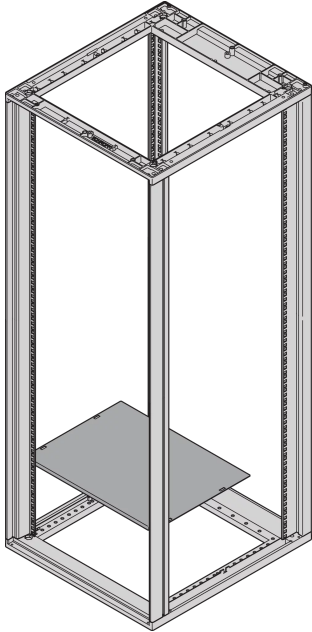

Novastar Base Plate, Multi Pieces, Open at Rear

Base plate is a plain steel blanking plate fitted to the cabinet base. Restricts air-flow into the cabinet from floor cavity and can be opened for cable ducting.

CERTIFICATIONS

FEATURES

Base is open at rear for cable ducting; opening can be closed with a plain or perforated cover, filter plate or brush strip

Rear opening, width 440 mm, depth 70 mm

SPECIFICATIONS

Product Type: Cabinet/Rack Base

Material: Steel

Table 1/2

Catalog Number	Width	Depth	Package Quantity	Color	Color Code	Finish
----------------	-------	-------	------------------	-------	------------	--------

27230-188	553mm	500mm	1	Black Grey	RAL 7021	Powder Coated
27230-192	553mm	1000mm	1	Black Grey	RAL 7021	Powder Coated
27230-191	553mm	900mm	1	Black Grey	RAL 7021	Powder Coated
27230-190	553mm	800mm	1	Black Grey	RAL 7021	Powder Coated
27230-189	553mm	600mm	1	Black Grey	RAL 7021	Powder Coated

Table 2/2

Catalog Number	Type	Quick Ship
27230-188	Base Plate	No
27230-192	Base Plate	No
27230-191	Base Plate	No
27230-190	Base Plate	No
27230-189	Base Plate	No

ADDITIONAL PRODUCT DETAILS

Please order cover plate or brush strip separately.