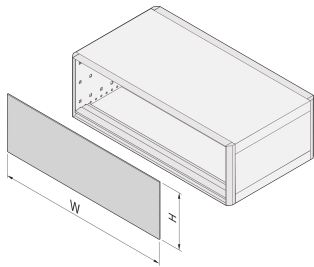

Front Panel, U-shaped, Screwless Mounting for RatiopacPRO Style, Retrofit Shielding

Front panel screwless, front side: anodized, rear side: conductive; unshielded

CERTIFICATIONS

FEATURES

Front panel, Al, 2.5 mm, front: anodized, rear: conductive; unshielded

Enables screwless mounting on horizontal rails

SPECIFICATIONS

- Material:** Aluminum
- Finish:** Anodized; Passivated
- Works With:** Cases
- Product Type:** Front Panel
- Type:** Front Panel
- Product Family:** RatiopacPRO Style; RatiopacPRO

Table 1/1

Catalog Number	Rack Height	Rack Width	Package Quantity	Height	Width	Quick Ship
34572-199	2U	28HP	1	84mm	141.9mm	No

CatalogNumber	Rack Height	Rack Width	Package Quantity	Height	Width	Quick Ship
34572-203	3U	28HP	1	128.4mm	141.9mm	No
34572-200	2U	42HP	1	84mm	213.2mm	No
34572-207	4U	28HP	1	172.9mm	141.9mm	No
34572-201	2U	63HP	1	84mm	319.7mm	No
34572-204	3U	42HP	1	128.4mm	213.2mm	No
34572-202	2U	84HP	1	84mm	426.4mm	No
34572-208	4U	42HP	1	172.9mm	213.2mm	No
34572-205	3U	63HP	1	128.4mm	319.7mm	No
34572-206	3U	84HP	1	128.4mm	426.4mm	No
34572-209	4U	63HP	1	172.9mm	319.7mm	No
34572-210	4U	84HP	1	172.9mm	426.4mm	No
34572-225	6U	63HP	1	261.8mm	319.7mm	No
34572-226	6U	84HP	1	261.8mm	426.4mm	No
34572-223	6U	28HP	1	261.8mm	141.9mm	No
34572-224	6U	42HP	1	261.8mm	213.2mm	No