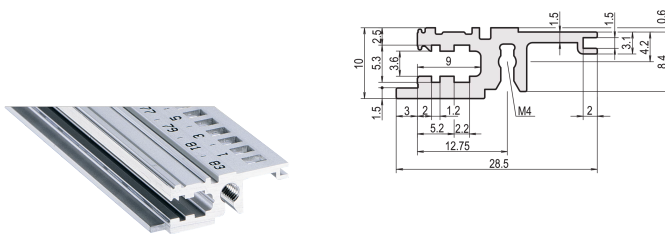

Horizontal Rail, Front, Type L-KD, Light, Short Lip, 63 HP

CATALOG NUMBER

34560-163

Combinations of horizontal rails and side panels

	Standard rail	Standard rail with short lip	Standard rail with short lip and rounded edge	Standard rail with rounded edge
Standard rail	-	+	+	+
Standard rail with short lip	+	+	+	+
Standard rail with short lip and rounded edge	+	+	-	-
Standard rail with rounded edge	+	+	-	-

Legend: + can be combined, - combination not recommended

The horizontal rail with a short lip makes a clean design to the assembled front panel.

CERTIFICATIONS

FEATURES

Standard rail at the front

Installation at top and bottom

Short lip (L-KD)

< 28 HP not to print

Aluminum extrusion, anodized finish, conductive contact surface

PRODUCT ATTRIBUTES

Rack Width: 63HP

Package Quantity: 1

Finish: Anodized

Length: 325.12mm

Material: Aluminum

Product Family: EuropacPRO; RatiopacPRO; RatiopacPRO AIR; CompacPRO; PropacPRO

Product Type: Horizontal Rail

Type: Light, KD

Works With: Subracks; Cases

Net Weight: 0.097kg

ADDITIONAL PRODUCT DETAILS